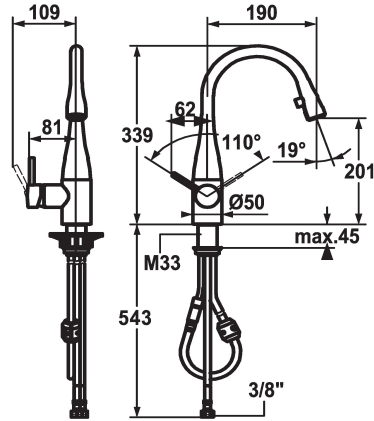

## KWC EVE

Lever mixer - Kitchen

Modell-Linie: EVE | 10.111.102.700FL

Umyvadlové armatury | Hydraulické armatury

### KWC-No.

**121619**

chromeline, A 190, flexible connection hoses

**121617**

stainless steel, A 190, flexible connection hoses

### ATT-KWC-FARBCODE

chromeline

stainless steel

- \* Lever mixer
- \* Lever installation possible on the right or left side
- \* TouchProtect - anti-scald protection thanks to the "double skin" principle
- \* Pull-out aerator covered
  - Neoperl® Caché®
  - up to 600 mm pull-out length
  - hose surface to fit faucet surface

- \* Hose guide, swivelling 320°
- \* EasyLock - a pull-out spray that easily slides back into place
- \* KWC cartridge M 35
  - with ceramic discs
  - flow rate and temperature continuously variable
- \* Flexible connection hoses 3/8"
- \* Fastening by means of threaded sleeve M33 x 1.5
- \* Mounting hole size ø35 mm