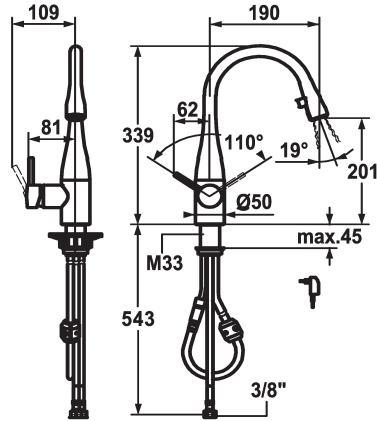

KWC EVE

Lever mixer - Kitchen - with LEDShine

Modell-Linie: EVE | 10.121.102.700FL

Armatura umywalkowa | Armatura jednouchwytowa

KWC-No.

121618

chromeline, A 190, flexible connection hoses, mains receiver

121616

stainless steel, A 190, flexible connection hoses, mains receiver

ATT-KWC-FARBCODE

chromeline

stainless steel

- * Lever mixer
- * Lever installation possible on the right or left side
- * TouchProtect - anti-scald protection thanks to the "double skin" principle
- * Pull-out aerator covered
 - Neoperl® Caché®
 - integrated ON/OFF push-button with automatic shut-off after 45 minutes
 - up to 600 mm pull-out length
 - hose surface to fit faucet surface
- * Hose guide, swivelling 320°

- * EasyLock - a pull-out spray that easily slides back into place
- * KWC cartridge M 35
 - with ceramic discs
 - flow rate and temperature continuously variable
- * Flexible connection hoses 3/8"
- * Fastening by means of threaded sleeve M33 x 1.5
- * Mounting hole size ø35 mm
- * Scope of delivery:
 - Mains receiver 100-240 V / operating voltage 6.75 V / cable length 1100 mm