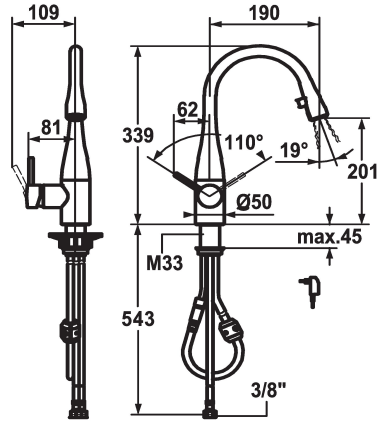

KWC EVE

Lever mixer - Kitchen - with LEDShine

Modell-Linie: EVE | 10.121.102.700FL

Umyvadlové armatury | Hydraulické armatury

KWC-No.

121618

chromeline, A 190, flexible connection hoses, mains receiver

121616

stainless steel, A 190, flexible connection hoses, mains receiver

ATT-KWC-FARBCODE

chromeline

stainless steel

- * Lever mixer
- * Lever installation possible on the right or left side
- * TouchProtect - anti-scald protection thanks to the "double skin" principle
- * Pull-out aerator covered
 - Neoperl® Caché®
 - integrated ON/OFF push-button with automatic shut-off after 45 minutes
 - up to 600 mm pull-out length
 - hose surface to fit faucet surface
- * Hose guide, swivelling 320°

- * EasyLock - a pull-out spray that easily slides back into place
- * KWC cartridge M 35
 - with ceramic discs
 - flow rate and temperature continuously variable
- * Flexible connection hoses 3/8"
- * Fastening by means of threaded sleeve M33 x 1.5
- * Mounting hole size ø35 mm
- * Scope of delivery:
 - Mains receiver 100-240 V / operating voltage 6.75 V / cable length 1100 mm

Materiál

10 l/min (3 bar)

mit LUMINAQUA LED-Tech

Flexible_Anschluss-schläuche

schwenkbar

Netz AP

seitenbedient

Auszugauslauf