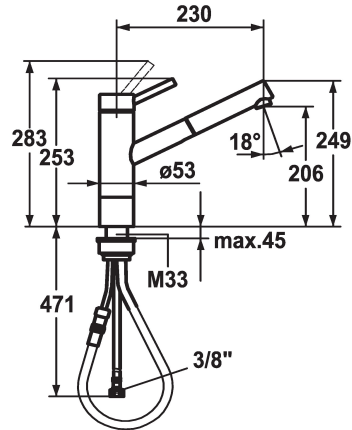

KWC INOX Lever mixer - Kitchen

Modell-Linie: INOX | 10.271.303.700FL
Kranar | Hydraulické armatúry

KWC-No.

121517
stainless steel, A 230, flexible connection hoses

- * Lever mixer
- * Socket 50 mm
- * TouchProtect - anti-scald protection thanks to the "double skin" principle
- * Pull-out aerator
- Neoperl® Cascade®
- up to 700 mm pull-out length
- hose surface to fit faucet surface
- * Hose guide, swivelling 130°

- * EasyLock - a pull-out spray that easily slides back into place
- * OptimalSpace - ample space for washing or working
- * KWC cartridge L 39 - universal
- with ceramic discs
- flow rate and temperature continuously variable
- temperature and flow rate limitation
- * Flexible connection hoses 3/8"
- * Fastening by means of threaded sleeve M33 x 1.5
- * Mounting hole size ø35 mm

Technical Data

A_Spout_Spray
Connection
ATT-KWC-AUSLAUF
Handling
Kitchen_spray
ATT-KWC-FARBCODE
Installation_type
Faucet_typ
Measure_Height
G_Acoustic group
Projection_A
EnergyLabelCH
ATT-KWC-MASS-WASSERAUSTRITT
Material

12 l/min (3 bar)
Flexible_Anschlusschläuche
schwenkbar
topbedient
Auszugauslauf
stainless steel
Standmontage
Hebelmischer
253
I
A230
C
206
ROSTFREIER_STAHL

Reservdelar

KWC INOX
Lever mixer - Kitchen

Modell-Linie: INOX | 10.271.303.700FL
Kranar | Hydraulické armatury