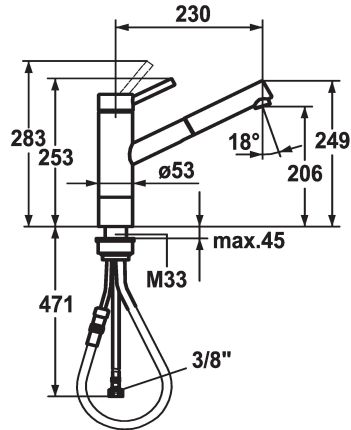

KWC INOX Lever mixer - Kitchen

Modell-Linie: INOX | 10.271.303.700FL
Taps | Manual taps

KWC-No.

121517
stainless steel, A 230, flexible connection hoses

- * Lever mixer
- * Socket 50 mm
- * TouchProtect - anti-scald protection thanks to the "double skin" principle
- * Pull-out aerator
- Neoperl® Cascade®
- up to 700 mm pull-out length
- hose surface to fit faucet surface
- * Hose guide, swivelling 130°

- * EasyLock - a pull-out spray that easily slides back into place
- * OptimalSpace - ample space for washing or working
- * KWC cartridge L 39 - universal
- with ceramic discs
- flow rate and temperature continuously variable
- temperature and flow rate limitation
- * Flexible connection hoses 3/8"
- * Fastening by means of threaded sleeve M33 x 1.5
- * Mounting hole size ø35 mm

Technical Data

Flow rate
Connection
Spout
Handling
Kitchen_spray
Color_code
Installation_type
Faucet_typ
Dimension Height
G_Acoustic group
Projection_A
Energy Label
Dimension Water outlet
material

12 l/min (3 bar)
Flexible connection hoses
swivel
top lever
Pull-out aerator
stainless steel
Pillar installation
Lever mixer
253
I
A 230
C
206
stainless steel

Spare Parts

KWC INOX
Lever mixer - Kitchen

Modell-Linie: INOX | 10.271.303.700FL
Taps | Manual taps

Cartridge L 39 - universal

536591
K.32.60.00
