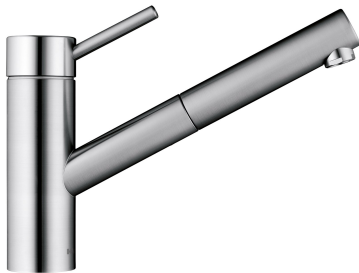

KWC INOX Lever mixer - Kitchen

Modell-Linie: INOX | 10.271.103.700FL
Kranar | Hydraulické armatury

KWC-No.

121513
stainless steel, A 230, flexible connection hoses

- * Lever mixer
- * TouchProtect - anti-scald protection thanks to the "double skin" principle
- * Pull-out aerator
 - Neoperl® Cascade®
 - up to 700 mm pull-out length
 - hose surface to fit faucet surface
- * Hose guide, swivelling 130°

- * EasyLock - a pull-out spray that easily slides back into place
- * KWC cartridge L 39 - universal
 - with ceramic discs
 - flow rate and temperature continuously variable
 - temperature and flow rate limitation
- * Flexible connection hoses 3/8"
- * Fastening by means of threaded sleeve M33 x 1.5
- * Mounting hole size ø35 mm

Technical Data

A_Spout_Spray
Connection
ATT-KWC-AUSLAUF
Handling
Kitchen_spray
ATT-KWC-FARBCODE
Installation_type
Faucet_typ
Measure_Height
G_Acoustic group
Projection_A
EnergyLabelCH
ATT-KWC-MASS-WASSERAUSTRITT
Material

12 l/min (3 bar)
Flexible_Anschlusschläuche
schwenkbar
topbedient
Auszugauslauf
stainless steel
Standmontage
Hebelmischer
199
I
A230
C
156
ROSTFREIER_STAHL

Reservdelar

KWC INOX
Lever mixer - Kitchen

Modell-Linie: INOX | 10.271.103.700FL
Kranar | Hydraulické armatury