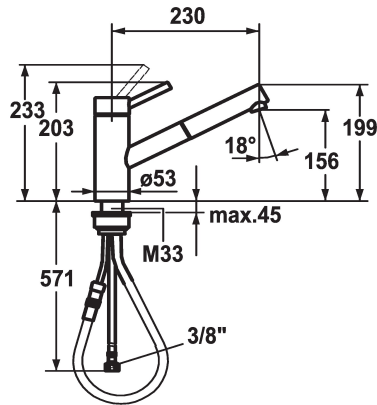

KWC INOX Lever mixer - Kitchen

Modell-Linie: INOX | 10.271.103.700FL
Kranar | Hydraulické armatury

KWC-No.

121513
stainless steel, A 230, flexible connection hoses

- * Lever mixer
- * TouchProtect - anti-scald protection thanks to the "double skin" principle
- * Pull-out aerator
 - Neoperl® Cascade®
 - up to 700 mm pull-out length
 - hose surface to fit faucet surface
- * Hose guide, swivelling 130°

- * EasyLock - a pull-out spray that easily slides back into place
- * KWC cartridge L 39 - universal
 - with ceramic discs
 - flow rate and temperature continuously variable
 - temperature and flow rate limitation
- * Flexible connection hoses 3/8"
- * Fastening by means of threaded sleeve M33 x 1.5
- * Mounting hole size ø35 mm

Technical Data

A_Spout_Spray
Connection
ATT-KWC-AUSLAUF
Handling
Kitchen_spray
ATT-KWC-FARBCODE
Installation_type
Faucet_typ
Measure_Height
G_Acoustic group
Projection_A
EnergyLabelCH
ATT-KWC-MASS-WASSERAUSTRITT
Material

12 l/min (3 bar)
Flexible_Anschlusschläuche
schwenkbar
topbedient
Auszugauslauf
stainless steel
Standmontage
Hebelmischer
199
I
A230
C
156
ROSTFREIER_STAHL

Reservdelar

KWC INOX
Lever mixer - Kitchen

Modell-Linie: INOX | 10.271.103.700FL
Kranar | Hydraulické armatury