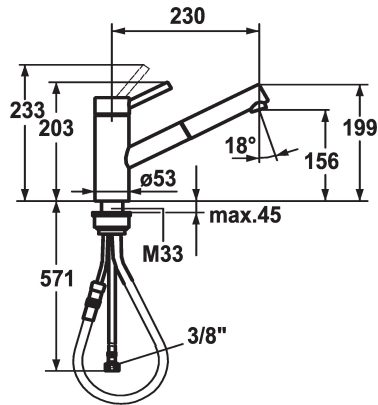

KWC INOX Lever mixer - Kitchen

Modell-Linie: INOX | 10.271.103.700FL
Taps | Manual taps

KWC-No.

121513
stainless steel, A 230, flexible connection hoses

- * Lever mixer
- * TouchProtect - anti-scald protection thanks to the "double skin" principle
- * Pull-out aerator
 - Neoperl® Cascade®
 - up to 700 mm pull-out length
 - hose surface to fit faucet surface
- * Hose guide, swivelling 130°

- * EasyLock - a pull-out spray that easily slides back into place
- * KWC cartridge L 39 - universal
 - with ceramic discs
 - flow rate and temperature continuously variable
 - temperature and flow rate limitation
- * Flexible connection hoses 3/8"
- * Fastening by means of threaded sleeve M33 x 1.5
- * Mounting hole size 35 mm

Technical Data

Flow rate	12 l/min (3 bar)
Connection	Flexible connection hoses
Spout	swivel
Handling	top lever
Kitchenspray	Pull-out aerator
Color code	stainless steel
Installation type	Pillar installation
Faucet_typ	Lever mixer
Measure Height	199
Acoustic group	I
Projection A	A 230
Energy label	C
Dimension Water outlet	156
material	stainless steel

Spare Parts

KWC INOX
Lever mixer - Kitchen

Modell-Linie: INOX | 10.271.103.700FL
Taps | Manual taps

Cartridge L 39 - universal

536591
K.32.60.00
