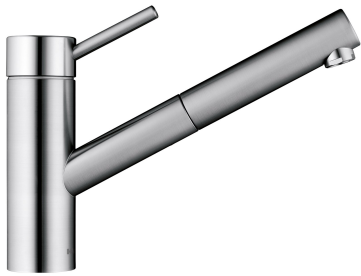

KWC INOX Lever mixer - Kitchen

Modell-Linie: INOX | 10.271.103.700FL
Taps | Manual taps

KWC-No.

121513
stainless steel, A 230, flexible connection hoses

- * Lever mixer
- * TouchProtect - anti-scald protection thanks to the "double skin" principle
- * Pull-out aerator
 - Neoperl® Cascade®
 - up to 700 mm pull-out length
 - hose surface to fit faucet surface
- * Hose guide, swivelling 130°

- * EasyLock - a pull-out spray that easily slides back into place
- * KWC cartridge L 39 - universal
 - with ceramic discs
 - flow rate and temperature continuously variable
 - temperature and flow rate limitation
- * Flexible connection hoses 3/8"
- * Fastening by means of threaded sleeve M33 x 1.5
- * Mounting hole size 35 mm

Technical Data

Flow rate	12 l/min (3 bar)
Connection	Flexible connection hoses
Spout	swivel
Handling	top lever
Kitchenspray	Pull-out aerator
Color code	stainless steel
Installation type	Pillar installation
Faucet_typ	Lever mixer
Measure Height	199
Acoustic group	I
Projection A	A 230
Energy label	C
Dimension Water outlet	156
material	stainless steel

Spare Parts

KWC INOX
Lever mixer - Kitchen

Modell-Linie: INOX | 10.271.103.700FL
Taps | Manual taps

Cartridge L 39 - universal

536591
K.32.60.00
