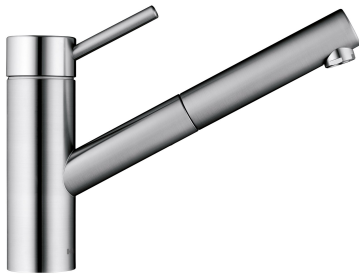

## KWC INOX Lever mixer - Kitchen

Modell-Linie: INOX | 10.271.103.700FL  
Taps | Manual taps

### KWC-No.

**121513**  
stainless steel, A 230, flexible connection hoses

- \* Lever mixer
- \* TouchProtect - anti-scald protection thanks to the "double skin" principle
- \* Pull-out aerator
  - Neoperl® Cascade®
  - up to 700 mm pull-out length
  - hose surface to fit faucet surface
- \* Hose guide, swivelling 130°

- \* EasyLock - a pull-out spray that easily slides back into place
- \* KWC cartridge L 39 - universal
  - with ceramic discs
  - flow rate and temperature continuously variable
  - temperature and flow rate limitation
- \* Flexible connection hoses 3/8"
- \* Fastening by means of threaded sleeve M33 x 1.5
- \* Mounting hole size ø35 mm

### Technical Data

Flow rate	12 l/min (3 bar)
Connection	Flexible connection hoses
Spout	swivel
Handling	top lever
Kitchenspray	Pull-out aerator
Color code	stainless steel
Installation type	Pillar installation
Faucet_typ	Lever mixer
Dimension Height	199
Acoustic group	I
Projection A	A 230
Energy label	C
Dimension Water outlet	156
material	stainless steel