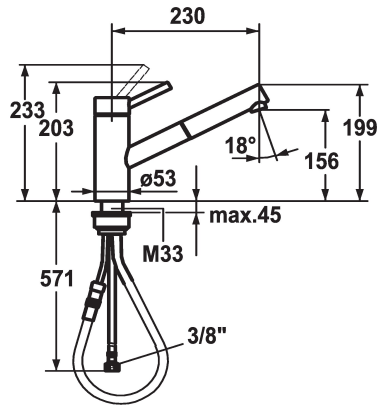

## KWC INOX Lever mixer - Kitchen

Modell-Linie: INOX | 10.271.103.700FL  
Taps | Manual taps

### KWC-No.

**121513**  
stainless steel, A 230, flexible connection hoses

- \* Lever mixer
- \* TouchProtect - anti-scald protection thanks to the "double skin" principle
- \* Pull-out aerator
  - Neoperl® Cascade®
  - up to 700 mm pull-out length
  - hose surface to fit faucet surface
- \* Hose guide, swivelling 130°

- \* EasyLock - a pull-out spray that easily slides back into place
- \* KWC cartridge L 39 - universal
  - with ceramic discs
  - flow rate and temperature continuously variable
  - temperature and flow rate limitation
- \* Flexible connection hoses 3/8"
- \* Fastening by means of threaded sleeve M33 x 1.5
- \* Mounting hole size ø35 mm

### Technical Data

Flow rate	12 l/min (3 bar)
Connection	Flexible connection hoses
Spout	swivel
Handling	top lever
Kitchenspray	Pull-out aerator
Color code	stainless steel
Installation type	Pillar installation
Faucet_typ	Lever mixer
Dimension Height	199
Acoustic group	I
Projection A	A 230
Energy label	C
Dimension Water outlet	156
material	stainless steel