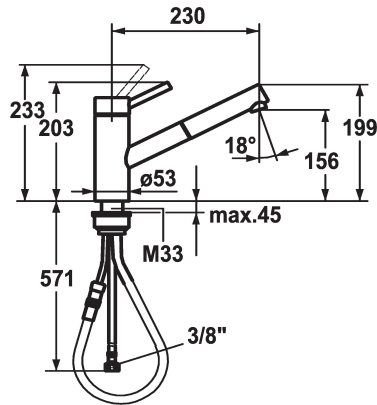

KWC INOX Lever mixer - Kitchen

Modell-Linie: INOX | 10.271.103.700FL
Taps | Manual taps

KWC-No.

121513
stainless steel, A 230, flexible connection hoses

- * Lever mixer
- * TouchProtect - anti-scald protection thanks to the "double skin" principle
- * Pull-out aerator
 - Neoperl® Cascade®
 - up to 700 mm pull-out length
 - hose surface to fit faucet surface
- * Hose guide, swivelling 130°

- * EasyLock - a pull-out spray that easily slides back into place
- * KWC cartridge L 39 - universal
 - with ceramic discs
 - flow rate and temperature continuously variable
 - temperature and flow rate limitation
- * Flexible connection hoses 3/8"
- * Fastening by means of threaded sleeve M33 x 1.5
- * Mounting hole size ø35 mm

Technical Data

Flow rate	12 l/min (3 bar)
Connection	Flexible connection hoses
Spout	swivel
Handling	top lever
Kitchen_spray	Pull-out aerator
Color_code	stainless steel
Installation_type	Pillar installation
Faucet_typ	Lever mixer
Dimension Height	199
G_Acoustic_group	I
Projection_A	A 230
Energy_Label	C
Dimension Water outlet	156
material	stainless steel

Spare Parts

KWC INOX
Lever mixer - Kitchen

Modell-Linie: INOX | 10.271.103.700FL
Taps | Manual taps

Cartridge L 39 - universal

536591
K.32.60.00
