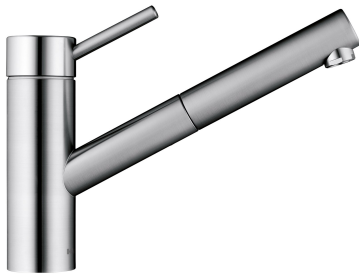

KWC INOX Lever mixer - Kitchen

Modell-Linie: INOX | 10.271.103.700FL
Taps | Manual taps

KWC-No.

121513
stainless steel, A 230, flexible connection hoses

- * Lever mixer
- * TouchProtect - anti-scald protection thanks to the "double skin" principle
- * Pull-out aerator
 - Neoperl® Cascade®
 - up to 700 mm pull-out length
 - hose surface to fit faucet surface
- * Hose guide, swivelling 130°

- * EasyLock - a pull-out spray that easily slides back into place
- * KWC cartridge L 39 - universal
 - with ceramic discs
 - flow rate and temperature continuously variable
 - temperature and flow rate limitation
- * Flexible connection hoses 3/8"
- * Fastening by means of threaded sleeve M33 x 1.5
- * Mounting hole size ø35 mm

Technical Data

Flow rate	12 l/min (3 bar)
Connection	Flexible connection hoses
Spout	swivel
Handling	top lever
Kitchen_spray	Pull-out aerator
Color_code	stainless steel
Installation_type	Pillar installation
Faucet_typ	Lever mixer
Dimension Height	199
G_Acoustic_group	I
Projection_A	A 230
Energy_Label	C
Dimension Water outlet	156
material	stainless steel

Spare Parts

KWC INOX
Lever mixer - Kitchen

Modell-Linie: INOX | 10.271.103.700FL
Taps | Manual taps

Cartridge L 39 - universal

536591
K.32.60.00
