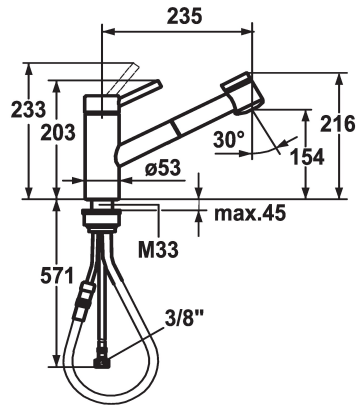

KWC INOX Lever mixer - Kitchen

Modell-Linie: INOX | 10.271.033.736FL
Kranar | Hydraulické armatury

KWC-No.

121509
stainless steel/matte black, A 235, flexible connection hoses

- * Lever mixer
- * Pull-out spray
 - SprayClean - easy to clean and actively prevents limescale buildup
 - up to 700 mm pull-out length
 - SprayLock - lockable jet spray
 - PowerClean - needle spray mode, with automatic diverter reset
 - hose surface to fit faucet surface

- * Hose guide, swivelling 130°
- * KWC cartridge L 39 - universal
 - with ceramic discs
 - flow rate and temperature continuously variable
 - temperature and flow rate limitation
- * Flexible connection hoses 3/8"
- * Fastening by means of threaded sleeve M33 x 1.5
- * Mounting hole size 53 mm

Technical Data

| |
|-------------------------------|
| ATT-KWC-A_AUSZUGBRAUSE_SIEB |
| ATT-KWC-A_AUSZUGBRAUSE_NORMAL |
| Connection |
| ATT-KWC-AUSLAUF |
| Handling |
| Kitchen_spray |
| ATT-KWC-FARBCODE |
| Installation_type |
| Faucet_typ |
| Measure_Height |
| G_Acoustic group |
| Projection_A |
| EnergyLabelCH |
| ATT-KWC-MASS-WASSERAUSTRITT |
| Material |

Reservdelar

KWC INOX
Lever mixer - Kitchen

Modell-Linie: INOX | 10.271.033.736FL
Kranar | Hydraulické armatury

Cartridge L 39 - universal

536591
K.32.60.00
