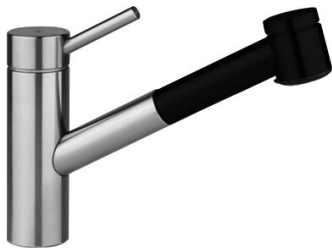

KWC INOX Lever mixer - Kitchen

Modell-Linie: INOX | 10.271.033.736FL
Taps | Manual taps

KWC-No.

121509
stainless steel/matte black, A 235, flexible connection hoses

- * Lever mixer
- * Pull-out spray
 - SprayClean - easy to clean and actively prevents limescale buildup
 - up to 700 mm pull-out length
 - SprayLock - lockable jet spray
 - PowerClean - needle spray mode, with automatic diverter reset
 - hose surface to fit faucet surface

- * Hose guide, swivelling 130°
- * KWC cartridge L 39 - universal
 - with ceramic discs
 - flow rate and temperature continuously variable
 - temperature and flow rate limitation
- * Flexible connection hoses 3/8"
- * Fastening by means of threaded sleeve M33 x 1.5
- * Mounting hole size 53 mm

Technical Data

Flow rate needle spray
Flow rate normal spray
Connection
Spout
Handling
Kitchen_spray
Color_code
Installation_type
Faucet_typ
Dimension Height
G_Acoustic group
Projection_A
Energy Label
Dimension Water outlet
material

13 l/min (3 bar)
12 l/min (3 bar)
Flexible connection hoses
swivel
top lever
Pull-out spray
stainless steel/matte black
Pillar installation
Lever mixer
216
I
A 235
C
154
stainless steel

Spare Parts

KWC INOX
Lever mixer - Kitchen