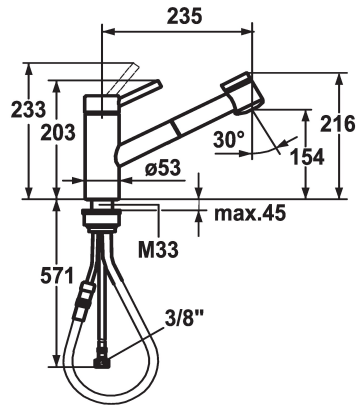

KWC INOX Lever mixer - Kitchen

Modell-Linie: INOX | 10.271.033.736FL
Taps | Manual taps

KWC-No.

121509
stainless steel/matte black, A 235, flexible connection hoses

- * Lever mixer
- * Pull-out spray
 - SprayClean - easy to clean and actively prevents limescale buildup
 - up to 700 mm pull-out length
 - SprayLock - lockable jet spray
 - PowerClean - needle spray mode, with automatic diverter reset
 - hose surface to fit faucet surface

- * Hose guide, swivelling 130°
- * KWC cartridge L 39 - universal
 - with ceramic discs
 - flow rate and temperature continuously variable
 - temperature and flow rate limitation
- * Flexible connection hoses 3/8"
- * Fastening by means of threaded sleeve M33 x 1.5
- * Mounting hole size 53 mm

Technical Data

Flow rate needle spray
Flow rate normal spray
Connection
Spout
Handling
Kitchen_spray
Color_code
Installation_type
Faucet_typ
Dimension Height
G_Acoustic group
Projection_A
Energy Label
Dimension Water outlet
material

13 l/min (3 bar)
12 l/min (3 bar)
Flexible connection hoses
swivel
top lever
Pull-out spray
stainless steel/matte black
Pillar installation
Lever mixer
216
I
A 235
C
154
stainless steel

Spare Parts

KWC INOX
Lever mixer - Kitchen