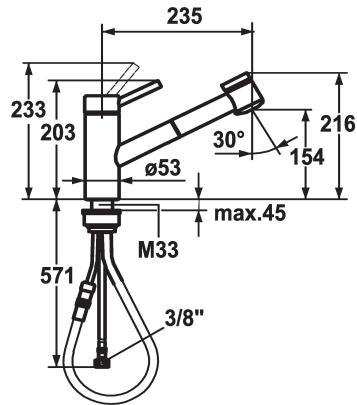

KWC INOX Lever mixer - Kitchen

Modell-Linie: INOX | 10.271.033.700FL
Kranar | Hydraulické armatúry

KWC-No.

121505
stainless steel, A 235, flexible connection hoses

- * Lever mixer
- * TouchProtect - anti-scald protection thanks to the "double skin" principle
- * Pull-out spray
 - SprayClean - easy to clean and actively prevents limescale buildup
 - up to 700 mm pull-out length
 - SprayLock - lockable jet spray
 - PowerClean - needle spray mode, with automatic diverter reset
 - hose surface to fit faucet surface

- * Hose guide, swivelling 130°
- * EasyLock - a pull-out spray that easily slides back into place
- * KWC cartridge L 39 - universal
 - with ceramic discs
 - flow rate and temperature continuously variable
 - temperature and flow rate limitation
- * Flexible connection hoses 3/8"
- * Fastening by means of threaded sleeve M33 x 1.5
- * Mounting hole size 35 mm

Technical Data

| |
|-------------------------------|
| ATT-KWC-A_AUSZUGBRAUSE_SIEB |
| ATT-KWC-A_AUSZUGBRAUSE_NORMAL |
| Connection |
| ATT-KWC-AUSLAUF |
| Handling |
| Kitchen_spray |
| ATT-KWC-FARBCODE |
| Installation_type |
| Faucet_typ |
| Measure_Height |
| G_Acoustic group |
| Projection_A |
| EnergyLabelCH |
| ATT-KWC-MASS-WASSERAUSTRITT |
| Material |

Reservdelar

KWC INOX
Lever mixer - Kitchen

Modell-Linie: INOX | 10.271.033.700FL
Kranar | Hydraulické armatury

Cartridge L 39 - universal

536591
K.32.60.00
