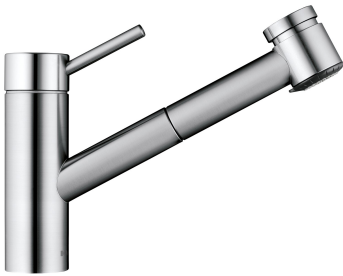

KWC INOX Lever mixer - Kitchen

Modell-Linie: INOX | 10.271.033.700FL
Kranar | Hydraulické armatúry

KWC-No.

121505
stainless steel, A 235, flexible connection hoses

- * Lever mixer
- * TouchProtect - anti-scald protection thanks to the "double skin" principle
- * Pull-out spray
 - SprayClean - easy to clean and actively prevents limescale buildup
 - up to 700 mm pull-out length
 - SprayLock - lockable jet spray
 - PowerClean - needle spray mode, with automatic diverter reset
 - hose surface to fit faucet surface

- * Hose guide, swivelling 130°
- * EasyLock - a pull-out spray that easily slides back into place
- * KWC cartridge L 39 - universal
 - with ceramic discs
 - flow rate and temperature continuously variable
 - temperature and flow rate limitation
- * Flexible connection hoses 3/8"
- * Fastening by means of threaded sleeve M33 x 1.5
- * Mounting hole size 35 mm

| |
|----------------------------|
| 13 l/min (3 bar) |
| 12 l/min (3 bar) |
| Flexible_Anschlusschläuche |
| schwenkbar |
| topbedient |
| Auszugbrause |
| stainless steel |
| Standmontage |
| Hebelmischer |
| 216 |
| I |
| A235 |
| C |
| 154 |
| ROSTFREIER_STAHL |

Reservdelar

KWC INOX
Lever mixer - Kitchen

Modell-Linie: INOX | 10.271.033.700FL
Kranar | Hydraulické armatury

Cartridge L 39 - universal

536591
K.32.60.00
