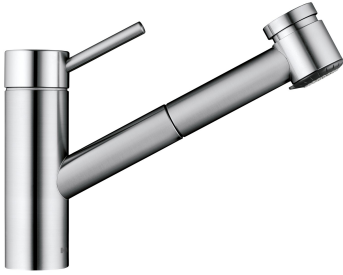

## KWC INOX Lever mixer - Kitchen

Modell-Linie: INOX | 10.271.033.700FL  
Taps | Manual taps

### KWC-No.

**121505**  
stainless steel, A 235, flexible connection hoses

- \* Lever mixer
- \* TouchProtect - anti-scald protection thanks to the "double skin" principle
- \* Pull-out spray
  - SprayClean - easy to clean and actively prevents limescale buildup
  - up to 700 mm pull-out length
  - SprayLock - lockable jet spray
  - PowerClean - needle spray mode, with automatic diverter reset
  - hose surface to fit faucet surface

- \* Hose guide, swivelling 130°
- \* EasyLock - a pull-out spray that easily slides back into place
- \* KWC cartridge L 39 - universal
  - with ceramic discs
  - flow rate and temperature continuously variable
  - temperature and flow rate limitation
- \* Flexible connection hoses 3/8"
- \* Fastening by means of threaded sleeve M33 x 1.5
- \* Mounting hole size ø35 mm

13 l/min (3 bar)
12 l/min (3 bar)
Flexible connection hoses
swivel
top lever
Pull-out spray
stainless steel
Pillar installation
Lever mixer
216
I
A 235
C
154
stainless steel