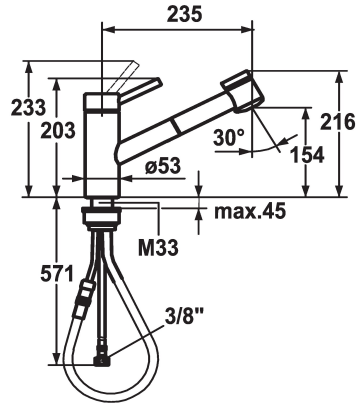

## KWC INOX Lever mixer - Kitchen

Modell-Linie: INOX | 10.271.033.700FL  
Taps | Manual taps

### KWC-No.

**121505**  
stainless steel, A 235, flexible connection hoses

- \* Lever mixer
- \* TouchProtect - anti-scald protection thanks to the "double skin" principle
- \* Pull-out spray
  - SprayClean - easy to clean and actively prevents limescale buildup
  - up to 700 mm pull-out length
  - SprayLock - lockable jet spray
  - PowerClean - needle spray mode, with automatic diverter reset
  - hose surface to fit faucet surface

- \* Hose guide, swivelling 130°
- \* EasyLock - a pull-out spray that easily slides back into place
- \* KWC cartridge L 39 - universal
  - with ceramic discs
  - flow rate and temperature continuously variable
  - temperature and flow rate limitation
- \* Flexible connection hoses 3/8"
- \* Fastening by means of threaded sleeve M33 x 1.5
- \* Mounting hole size ø35 mm

### Technical Data

Flow rate needle spray
Flow rate normal spray
Connection
Spout
Handling
Kitchenspray
Color code
Installation type
Faucet_typ
Measure Height
Acoustic group
Projection A
Energy label
Dimension Water outlet
material