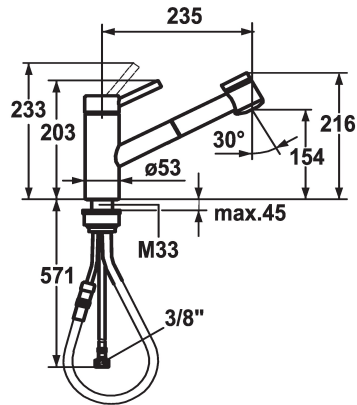

KWC INOX Lever mixer - Kitchen

Modell-Linie: INOX | 10.271.033.700FL
Taps | Manual taps

KWC-No.

121505
stainless steel, A 235, flexible connection hoses

- * Lever mixer
- * TouchProtect - anti-scald protection thanks to the "double skin" principle
- * Pull-out spray
 - SprayClean - easy to clean and actively prevents limescale buildup
 - up to 700 mm pull-out length
 - SprayLock - lockable jet spray
 - PowerClean - needle spray mode, with automatic diverter reset
 - hose surface to fit faucet surface

- * Hose guide, swivelling 130°
- * EasyLock - a pull-out spray that easily slides back into place
- * KWC cartridge L 39 - universal
 - with ceramic discs
 - flow rate and temperature continuously variable
 - temperature and flow rate limitation
- * Flexible connection hoses 3/8"
- * Fastening by means of threaded sleeve M33 x 1.5
- * Mounting hole size ø35 mm

Technical Data

Flow rate needle spray
Flow rate normal spray
Connection
Spout
Handling
Kitchen_spray
Color code
Installation_type
Faucet_typ
Dimension Height
G_Acoustic group
Projection_A
Energy Label
Dimension Water outlet
material

13 l/min (3 bar)
12 l/min (3 bar)
Flexible connection hoses
swivel
top lever
Pull-out spray
stainless steel
Pillar installation
Lever mixer
216
l
A 235
C
154
stainless steel

Spare Parts

KWC INOX
Lever mixer - Kitchen