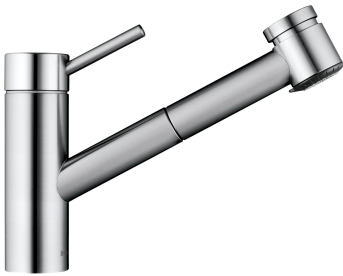

KWC INOX Lever mixer - Kitchen

Modell-Linie: INOX | 10.271.033.700FL
Taps | Manual taps

KWC-No.

121505
stainless steel, A 235, flexible connection hoses

- * Lever mixer
- * TouchProtect - anti-scald protection thanks to the "double skin" principle
- * Pull-out spray
 - SprayClean - easy to clean and actively prevents limescale buildup
 - up to 700 mm pull-out length
 - SprayLock - lockable jet spray
 - PowerClean - needle spray mode, with automatic diverter reset
 - hose surface to fit faucet surface

- * Hose guide, swivelling 130°
- * EasyLock - a pull-out spray that easily slides back into place
- * KWC cartridge L 39 - universal
 - with ceramic discs
 - flow rate and temperature continuously variable
 - temperature and flow rate limitation
- * Flexible connection hoses 3/8"
- * Fastening by means of threaded sleeve M33 x 1.5
- * Mounting hole size ø35 mm

Technical Data

Flow rate needle spray
Flow rate normal spray
Connection
Spout
Handling
Kitchen_spray
Color code
Installation_type
Faucet_typ
Dimension Height
G_Acoustic group
Projection_A
Energy Label
Dimension Water outlet
material

13 l/min (3 bar)
12 l/min (3 bar)
Flexible connection hoses
swivel
top lever
Pull-out spray
stainless steel
Pillar installation
Lever mixer
216
l
A 235
C
154
stainless steel

Spare Parts

KWC INOX
Lever mixer - Kitchen