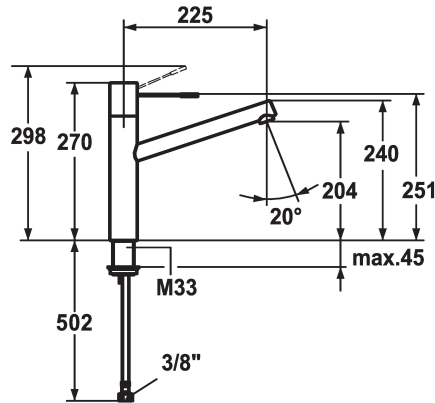

KWC ONO Lever mixer - Kitchen

Modell-Linie: ONO | 10.151.023.700FL
Kranar | Hydraulické armatúry

KWC-No.

121794
chromeline, A 225, flexible connection hoses

121492
stainless steel, A 225, flexible connection hoses

- * Lever mixer
- * Surgical-grade hardened stainless steel lever
- * Swivel spout 270°
- Neoperl® Caché®
- * KWC cartridge M 35 H

ATT-KWC-FARBCODE

chromeline

stainless steel

- with ceramic discs
- flow rate and temperature continuously variable
- * Flexible connection hoses 3/8"
- * Fastening by means of threaded sleeve M33 x 1.5
- * Mounting hole size ø35 mm

Technical Data

A_Spout_Spray
Connection
ATT-KWC-AUSLAUF
Handling
ATT-KWC-FARBCODE
Installation_type
Faucet_typ
Measure_Height
G_Acoustic_group
Projection_A
EnergyLabelCH
ATT-KWC-MASS-WASSERAUSTRITT
Material

12 l/min (3 bar)
Flexible_Anschlusschläuche
schwenkbar
topbedient
stainless steel
Standmontage
Hebelmischer
270
I
A225
C
204
ROSTFREIER_STAHL

Reservdelar

KWC ONO Lever mixer - Kitchen

Modell-Linie: ONO | 10.151.023.700FL
Kranar | Hydraulické armatury