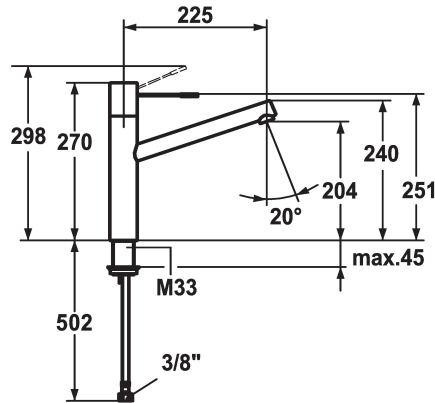

KWC ONO Lever mixer - Kitchen

Modell-Linie: ONO | 10.151.023.700FL
Armatura umywalkowa | Armatura jednouchwytywa

KWC-No.

121794
chromeline, A 225, flexible connection hoses

121492
stainless steel, A 225, flexible connection hoses

- * Lever mixer
- * Surgical-grade hardened stainless steel lever
- * Swivel spout 270°
- Neoperl® Caché®
- * KWC cartridge M 35 H

ATT-KWC-FARBCODE

chromeline

stainless steel

- with ceramic discs
- flow rate and temperature continuously variable
- * Flexible connection hoses 3/8"
- * Fastening by means of threaded sleeve M33 x 1.5
- * Mounting hole size ø35 mm

Dimension Height

G_Acoustic group

Projection_A

EnergyLabelCH

ATT-KWC-MASS-WASSERAUSTRITT

Material

12 l/min (3 bar)

Flexible_Anschlusschläuche

schwenkbar

topbedient

stainless steel

Standmontage

Hebelmischer

270

I

A225