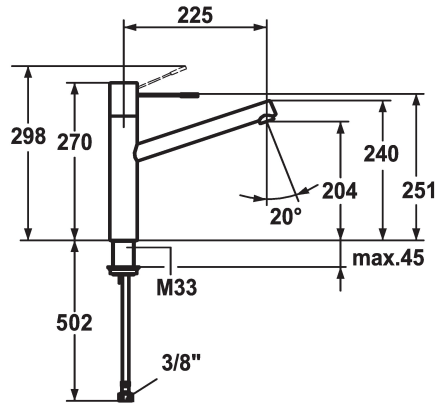

### KWC-No.

**121794**

chromeline, A 225, flexible connection hoses

**121492**

stainless steel, A 225, flexible connection hoses

### Värikoodi

chromeline

stainless steel

- \* Lever mixer
- \* Surgical-grade hardened stainless steel lever
- \* Swivel spout 270°
- Neoperl® Caché®
- \* KWC cartridge M 35 H

- with ceramic discs
- flow rate and temperature continuously variable
- \* Flexible connection hoses 3/8"
- \* Fastening by means of threaded sleeve M33 x 1.5
- \* Mounting hole size ø35 mm

Measure\_Height

G\_Acoustic group

Projection\_A

EnergyLabelCH

ATT-KWC-MASS-WASSERAUSTRITT

Materiaali

IviCode

12 l/min (3 bar)