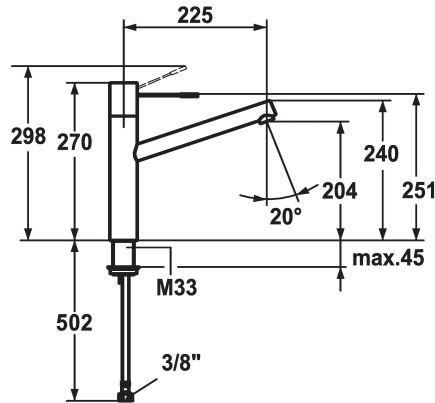

KWC ONO Lever mixer - Kitchen

Modell-Linie: ONO | 10.151.023.700FL
Taps | Manual taps

KWC-No.

121794
chromeline, A 225, flexible connection hoses

121492
stainless steel, A 225, flexible connection hoses

- * Lever mixer
- * Surgical-grade hardened stainless steel lever
- * Swivel spout 270°
- Neoperl® Caché®
- * KWC cartridge M 35 H

Color code

chrome

stainless steel

- with ceramic discs
- flow rate and temperature continuously variable
- * Flexible connection hoses 3/8"
- * Fastening by means of threaded sleeve M33 x 1.5
- * Mounting hole size ø35 mm

Technical Data

Flow rate
Connection
Spout
Handling
Color code
Installation_type
Faucet_typ
Dimension Height
G_Acoustic group
Projection_A
Energy Label
Dimension Water outlet
material

12 l/min (3 bar)
Flexible connection hoses
swivel
top lever
stainless steel
Pillar installation
Lever mixer
270
I
A 225
C
204
stainless steel

Spare Parts

KWC ONO Lever mixer - Kitchen

Modell-Linie: ONO | 10.151.023.700FL
Taps | Manual taps

Cartridge M 35 H

538327
Z.537.582

Service key Neoperl © Caché ©, TJ, 18 mm, green

634729
CACHETJ

Combination wrench ONO