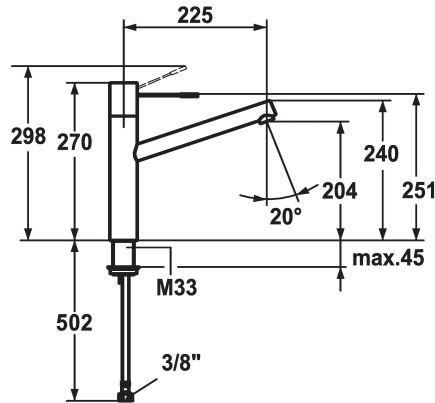

KWC ONO Lever mixer - Kitchen

Modell-Linie: ONO | 10.151.023.700FL
Umyvadlové armatury | Hydraulické armatury

KWC-No.

121794
chromeline, A 225, flexible connection hoses

121492
stainless steel, A 225, flexible connection hoses

- * Lever mixer
- * Surgical-grade hardened stainless steel lever
- * Swivel spout 270°
- Neoperl® Caché®
- * KWC cartridge M 35 H

ATT-KWC-FARBCODE

chromeline

stainless steel

- with ceramic discs
- flow rate and temperature continuously variable
- * Flexible connection hoses 3/8"
- * Fastening by means of threaded sleeve M33 x 1.5
- * Mounting hole size ø35 mm

Technické údaje

A_Spout_Spray
Connection
ATT-KWC-AUSLAUF
Handling
ATT-KWC-FARBCODE
Installation_type
Faucet_typ
Measure_Height
G_Acoustic_group
Projection_A
EnergyLabelCH
ATT-KWC-MASS-WASSERAUSTRITT
Materiál

12 l/min (3 bar)
Flexible_Anschlusschläuche
schwenkbar
topbedient
stainless steel
Standmontage
Hebelmischer
270
I
A225
C
204
ROSTFREIER_STAHL

Náhradní díly

KWC ONO

Lever mixer - Kitchen

Modell-Linie: ONO | 10.151.023.700FL
Umyvadlové armatury | Hydraulické armatury