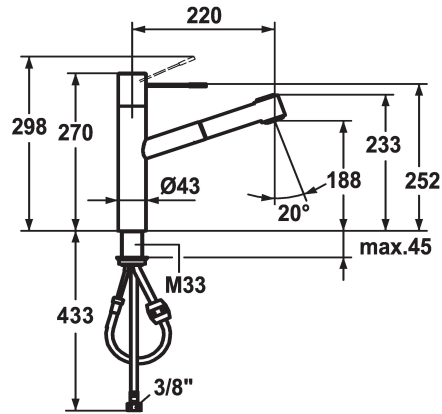

## KWC ONO Lever mixer - Kitchen

Modell-Linie: ONO | 10.151.033.700FL  
Kranar | Hydraulické armatúry

### KWC-No.

**121791**  
chromeline, A 220, flexible connection hoses

**121488**  
stainless steel, A 220, flexible connection hoses

- hose surface to fit faucet surface
- \* Hose guide, swivelling 105°
- \* EasyLock - a pull-out spray that easily slides back into place
- \* KWC cartridge M 35 H
  - with ceramic discs
  - flow rate and temperature continuously variable
- \* Flexible connection hoses 3/8"
- \* Fastening by means of threaded sleeve M33 x 1.5
- \* Mounting hole size ø35 mm

Standmontage

Faucet\_typ

Hebelmischer

Measure\_Height

270

G\_Acoustic\_group

II

Projection\_A