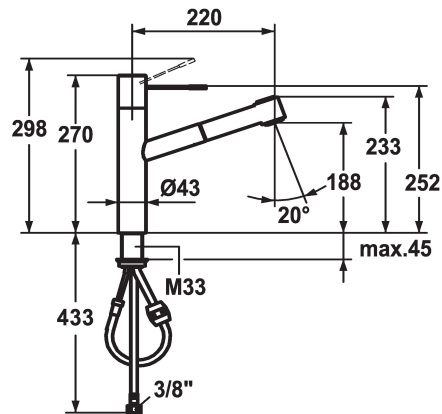

## KWC ONO

Lever mixer - Kitchen

Modell-Linie: ONO | 10.151.033.700FL

Hanat | Käskikäyttöiset hanat

### KWC-No.

**121791**

chromeline, A 220, flexible connection hoses

**121488**

stainless steel, A 220, flexible connection hoses

### Värikoodi

chromeline

stainless steel

- \* Lever mixer
- \* Surgical-grade hardened stainless steel lever
- \* TouchProtect - anti-scald protection thanks to the "double skin" principle
- \* Pull-out spray
  - SprayClean - easy to clean and actively prevents limescale buildup
  - up to 700 mm pull-out length
  - PowerClean - needle spray mode, with automatic diverter reset

- hose surface to fit faucet surface
- \* Hose guide, swivelling 105°
- \* EasyLock - a pull-out spray that easily slides back into place
- \* KWC cartridge M 35 H
  - with ceramic discs
  - flow rate and temperature continuously variable
- \* Flexible connection hoses 3/8"
- \* Fastening by means of threaded sleeve M33 x 1.5
- \* Mounting hole size ø35 mm