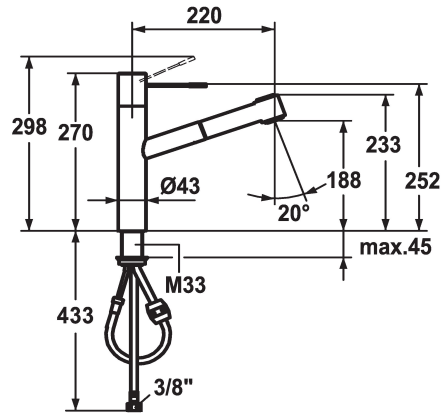

KWC ONO Lever mixer - Kitchen

Modell-Linie: ONO | 10.151.033.700FL
Taps | Manual taps

KWC-No.

121791
chromeline, A 220, flexible connection hoses

121488
stainless steel, A 220, flexible connection hoses

Color code

chromeline

stainless steel

- * Lever mixer
- * Surgical-grade hardened stainless steel lever
- * TouchProtect - anti-scald protection thanks to the "double skin" principle
- * Pull-out spray
 - SprayClean - easy to clean and actively prevents limescale buildup
 - up to 700 mm pull-out length
 - PowerClean - needle spray mode, with automatic diverter reset

- hose surface to fit faucet surface
- * Hose guide, swivelling 105°
- * EasyLock - a pull-out spray that easily slides back into place
- * KWC cartridge M 35 H
 - with ceramic discs
 - flow rate and temperature continuously variable
- * Flexible connection hoses 3/8"
- * Fastening by means of threaded sleeve M33 x 1.5
- * Mounting hole size ø35 mm

Technical Data

Flow rate needle spray
Flow rate normal spray
Connection
Spout
Handling
Kitchenspray
Color code
Installation type
Faucet_typ
Measure Height
Acoustic group
Projection A
Energy label
Dimension Water outlet
material