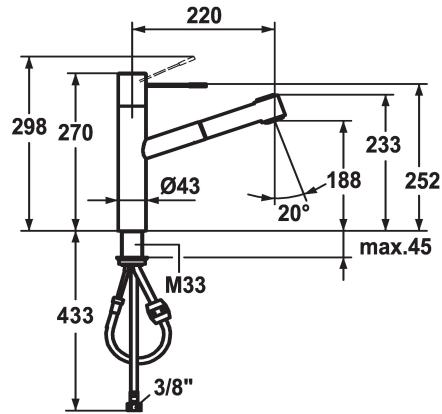

KWC ONO Lever mixer - Kitchen

Modell-Linie: ONO | 10.151.033.700FL
Taps | Manual taps

KWC-No.

121791
chromeline, A 220, flexible connection hoses

121488
stainless steel, A 220, flexible connection hoses

Color code

- hose surface to fit faucet surface
- * Hose guide, swivelling 105°
- * EasyLock - a pull-out spray that easily slides back into place
- * KWC cartridge M 35 H
 - with ceramic discs
 - flow rate and temperature continuously variable
- * Flexible connection hoses 3/8"
- * Fastening by means of threaded sleeve M33 x 1.5
- * Mounting hole size ø35 mm

Technical Data

Flow rate needle spray

13 l/min (3 bar)

Flow rate normal spray

12 l/min (3 bar)

Connection

Flexible connection hoses

Spout

A 220

Energy label

B

Dimension Water outlet

188

material

stainless steel

Spare Parts