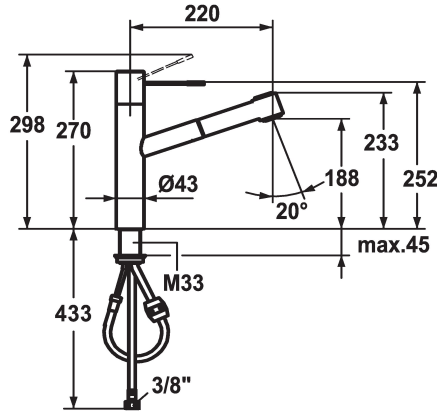

KWC ONO Lever mixer - Kitchen

Modell-Linie: ONO | 10.151.033.700FL
Taps | Manual taps

KWC-No.

121791
chromeline, A 220, flexible connection hoses

121488
stainless steel, A 220, flexible connection hoses

Color code

- hose surface to fit faucet surface
- * Hose guide, swivelling 105°
- * EasyLock - a pull-out spray that easily slides back into place
- * KWC cartridge M 35 H
 - with ceramic discs
 - flow rate and temperature continuously variable
- * Flexible connection hoses 3/8"
- * Fastening by means of threaded sleeve M33 x 1.5
- * Mounting hole size ø35 mm

Technical Data

Flow rate needle spray

13 l/min (3 bar)

Flow rate normal spray

12 l/min (3 bar)

Connection

Flexible connection hoses

Spout

A 220

Energy Label

B

Dimension Water outlet

188

material

stainless steel

Spare Parts