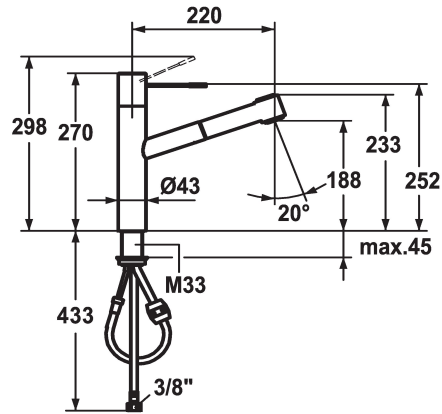

KWC ONO

Lever mixer - Kitchen

Modell-Linie: ONO | 10.151.033.700FL

Umyvadlové armatury | Hydraulické armatury

KWC-No.

121791

chromeline, A 220, flexible connection hoses

121488

stainless steel, A 220, flexible connection hoses

ATT-KWC-FARBCODE

chromeline

stainless steel

- * Lever mixer
- * Surgical-grade hardened stainless steel lever
- * TouchProtect - anti-scald protection thanks to the "double skin" principle
- * Pull-out spray
 - SprayClean - easy to clean and actively prevents limescale buildup
 - up to 700 mm pull-out length
 - PowerClean - needle spray mode, with automatic diverter reset

- hose surface to fit faucet surface
- * Hose guide, swivelling 105°
- * EasyLock - a pull-out spray that easily slides back into place
- * KWC cartridge M 35 H
 - with ceramic discs
 - flow rate and temperature continuously variable
- * Flexible connection hoses 3/8"
- * Fastening by means of threaded sleeve M33 x 1.5
- * Mounting hole size ø35 mm

Standmontage

Faucet_typ

Hebelmischer

Measure_Height

270

G_Acoustic_group

II

Projection_A