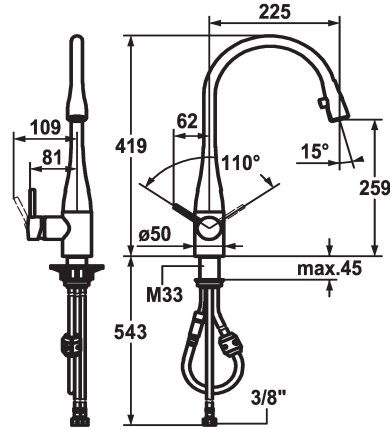

KWC EVE Lever mixer - Kitchen

Modell-Linie: EVE | 10.111.103.700FL
Kranar | Hydraulické armatúry

KWC-No.

121241
chromeline, A 225, flexible connection hoses

121326
stainless steel, A 225, flexible connection hoses

- * Lever mixer
- * Lever installation possible on the right or left side
- * Pull-out aerator covered
- Neoperl® Caché®
- up to 600 mm pull-out length
- hose surface to fit faucet surface
- * Hose guide, swivelling 320°

ATT-KWC-FARBCODE

chromeline

stainless steel

- * KWC cartridge M 35
- with ceramic discs
- flow rate and temperature continuously variable
- * Flexible connection hoses 1/2"
- * Fastening by means of threaded sleeve M33 x 1.5
- * Mounting hole size ø35 mm

11 l/min (3 bar)
Flexible_Anschlusschläuche
schwenkbar
seitenbedient
Auszugauslauf
stainless steel
Standmontage
Hebelmischer
419
I
A225
B
259
ROSTFREIER_STAHL

Reservdelar

KWC EVE Lever mixer - Kitchen

Modell-Linie: EVE | 10.111.103.700FL
Kranar | Hydraulické armatury