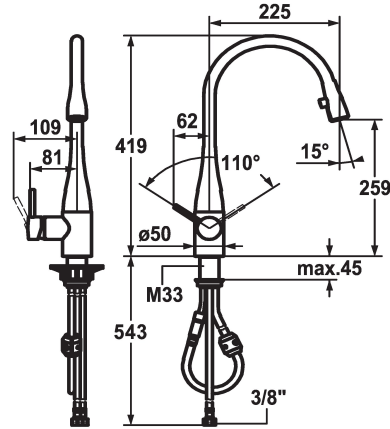

KWC EVE Lever mixer - Kitchen

Modell-Linie: EVE | 10.111.103.700FL
Armatura umywalkowa | Armatura jednouchwytowa

KWC-No.

121241
chromeline, A 225, flexible connection hoses

121326
stainless steel, A 225, flexible connection hoses

- * Lever mixer
- * Lever installation possible on the right or left side
- * Pull-out aerator covered
- Neoperl® Caché®
- up to 600 mm pull-out length
- hose surface to fit faucet surface
- * Hose guide, swivelling 320°

ATT-KWC-FARBCODE

chromeline

stainless steel

- * KWC cartridge M 35
- with ceramic discs
- flow rate and temperature continuously variable
- * Flexible connection hoses 1/2"
- * Fastening by means of threaded sleeve M33 x 1.5
- * Mounting hole size ø35 mm

11 l/min (3 bar)
Flexible_Anschlusschläuche
schwenkbar
seitenbedient
Auszugauslauf
stainless steel
Standmontage
Hebelmischer
419
I
A225
B
259
ROSTFREIER_STAHL

Części zamienne

KWC EVE Lever mixer - Kitchen