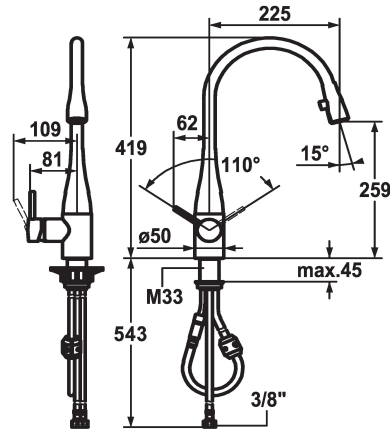

KWC EVE Lever mixer - Kitchen

Modell-Linie: EVE | 10.111.103.700FL
Umyvadlové armatury | Hydraulické armatury

KWC-No.

121241
chromeline, A 225, flexible connection hoses

121326
stainless steel, A 225, flexible connection hoses

- * Lever mixer
- * Lever installation possible on the right or left side
- * Pull-out aerator covered
- Neoperl® Caché®
- up to 600 mm pull-out length
- hose surface to fit faucet surface
- * Hose guide, swivelling 320°

ATT-KWC-FARBCODE

chromeline

stainless steel

- * KWC cartridge M 35
- with ceramic discs
- flow rate and temperature continuously variable
- * Flexible connection hoses 1/2"
- * Fastening by means of threaded sleeve M33 x 1.5
- * Mounting hole size ø35 mm

11 l/min (3 bar)
Flexible_Anschlusschläuche
schwenkbar
seitenbedient
Auszugauslauf
stainless steel
Standmontage
Hebelmischer
419
l
A225
B
259
ROSTFREIER_STAHL

Náhradní díly

KWC EVE

Lever mixer - Kitchen

Modell-Linie: EVE | 10.111.103.700FL