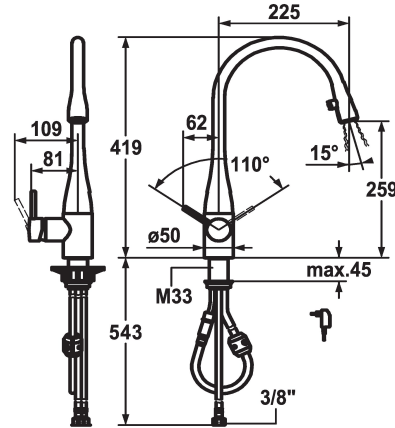

## KWC EVE

Lever mixer - Kitchen - with LEDShine

Modell-Linie: EVE | 10.121.103.700FL

Armatura umywalkowa | Armatura jednouchwytowa

### KWC-No.

**121240**  
chromeline, A 225, flexible connection hoses, mains receiver

**121325**  
stainless steel, A 225, flexible connection hoses, mains receiver

**122169**  
black chrome-plated, A 225, flexible connection hoses, mains receiver

**122168**  
glacier white, A 225, flexible connection hoses, mains receiver

- \* Lever mixer
- \* Lever installation possible on the right or left side
- \* TouchProtect - anti-scald protection thanks to the "double skin" principle
- \* Pull-out aerator covered
- Neoperl® Caché®
- integrated ON/OFF push-button with automatic shut-off after 45 minutes
- up to 600 mm pull-out length
- hose surface to fit faucet surface
- \* Hose guide, swivelling 320°

### ATT-KWC-FARBCODE

chromeline

stainless steel

black chrome-plated

glacier white

- \* EasyLock - a pull-out spray that easily slides back into place
- \* OptimalSpace - ample space for washing or working
- \* KWC cartridge M 35
- with ceramic discs
- flow rate and temperature continuously variable
- \* Flexible connection hoses 3/8"
- \* Fastening by means of threaded sleeve M33 x 1.5
- \* Mounting hole size ø35 mm
- \* Scope of delivery:
- Mains receiver 100-240 V / operating voltage 6.75 V / cable length 1100 mm