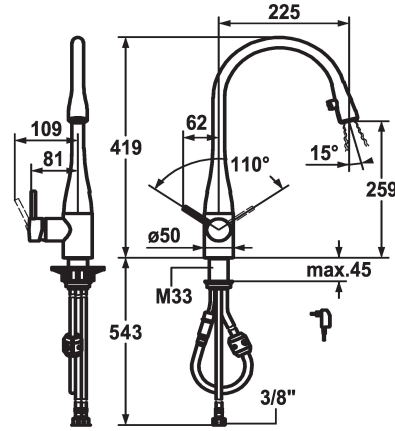

KWC EVE

Lever mixer - Kitchen - with LEDShine

Modell-Linie: EVE | 10.121.103.700FL

Hanat | Käsi­käyt­toiset hanat

KWC-No.

121240
chromeline, A 225, flexible connection hoses, mains receiver

121325
stainless steel, A 225, flexible connection hoses, mains receiver

122169
black chrome-plated, A 225, flexible connection hoses, mains receiver

122168
glacier white, A 225, flexible connection hoses, mains receiver

- * Lever mixer
- * Lever installation possible on the right or left side
- * TouchProtect - anti-scald protection thanks to the "double skin" principle
- * Pull-out aerator covered
- Neoperl® Caché®
- integrated ON/OFF push-button with automatic shut-off after 45 minutes
- up to 600 mm pull-out length
- hose surface to fit faucet surface
- * Hose guide, swivelling 320°

Värikoodi

chromeline

stainless steel

black chrome-plated

glacier white

- * EasyLock - a pull-out spray that easily slides back into place
- * OptimalSpace - ample space for washing or working
- * KWC cartridge M 35
- with ceramic discs
- flow rate and temperature continuously variable
- * Flexible connection hoses 3/8"
- * Fastening by means of threaded sleeve M33 x 1.5
- * Mounting hole size ø35 mm
- * Scope of delivery:
- Mains receiver 100-240 V / operating voltage 6.75 V / cable length 1100 mm

Värikoodi

Installation_type

Faucet_typ

Measure_Height

G_Acoustic group

Projection_A

EnergyLabelCH

ATT-KWC-MASS-WASSERAUSTRITT