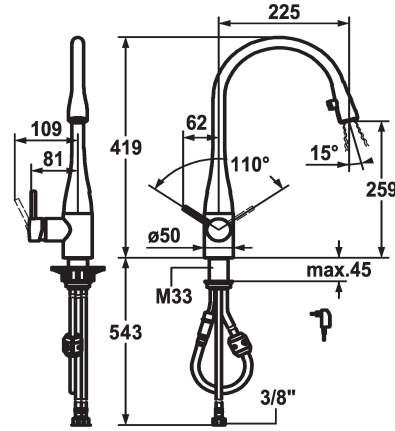

## KWC EVE

Lever mixer - Kitchen - with LEDShine

Modell-Linie: EVE | 10.121.103.700FL  
Taps | Manual taps

### KWC-No.

**121240**  
chromeline, A 225, flexible connection hoses, mains receiver

**121325**  
stainless steel, A 225, flexible connection hoses, mains receiver

**122169**  
black chrome-plated, A 225, flexible connection hoses, mains receiver

### Color code

chromeline

stainless steel

black chrome-plated

glacier white

- \* Lever mixer
- \* Lever installation possible on the right or left side
- \* TouchProtect - anti-scald protection thanks to the "double skin" principle
- \* Pull-out aerator covered
- Neoperl® Caché®
- integrated ON/OFF push-button with automatic shut-off after 45 minutes
- up to 600 mm pull-out length
- hose surface to fit faucet surface
- \* Hose guide, swivelling 320°

- \* EasyLock - a pull-out spray that easily slides back into place
- \* OptimalSpace - ample space for washing or working
- \* KWC cartridge M 35
- with ceramic discs
- flow rate and temperature continuously variable
- \* Flexible connection hoses 3/8"
- \* Fastening by means of threaded sleeve M33 x 1.5
- \* Mounting hole size ø35 mm
- \* Scope of delivery:
- Mains receiver 100-240 V / operating voltage 6.75 V / cable length 1100 mm