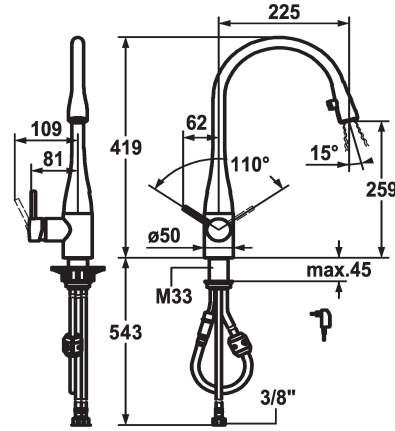

KWC EVE

Lever mixer - Kitchen - with LEDShine

Modell-Linie: EVE | 10.121.103.700FL
Taps | Manual taps

KWC-No.

121240
chromeline, A 225, flexible connection hoses, mains receiver

121325
stainless steel, A 225, flexible connection hoses, mains receiver

122169
black chrome-plated, A 225, flexible connection hoses, mains receiver

122168
glacier white, A 225, flexible connection hoses, mains receiver

- * Lever mixer
- * Lever installation possible on the right or left side
- * TouchProtect - anti-scald protection thanks to the "double skin" principle
- * Pull-out aerator covered
- Neoperl® Caché®
- integrated ON/OFF push-button with automatic shut-off after 45 minutes
- up to 600 mm pull-out length
- hose surface to fit faucet surface
- * Hose guide, swivelling 320°

Color code

chromeline

stainless steel

black chrome-plated

glacier white

- * EasyLock - a pull-out spray that easily slides back into place
- * OptimalSpace - ample space for washing or working
- * KWC cartridge M 35
- with ceramic discs
- flow rate and temperature continuously variable
- * Flexible connection hoses 3/8"
- * Fastening by means of threaded sleeve M33 x 1.5
- * Mounting hole size ø35 mm
- * Scope of delivery:
- Mains receiver 100-240 V / operating voltage 6.75 V / cable length 1100 mm

Modell-Linie: EVE | 10.121.103.700FL
Taps | Manual taps

Spare Parts

Cartridge M 35

536570
Z.534.836

Service key Neoperl © Caché ©, TJ, 18 mm, green

634729
CACHETJ
