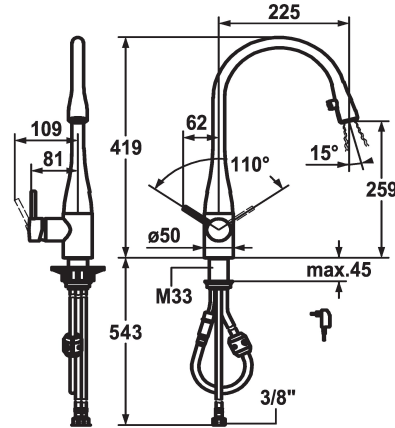

KWC EVE

Lever mixer - Kitchen - with LEDShine

Modell-Linie: EVE | 10.121.103.700FL

Taps | Manual taps

KWC-No.

121240
chromeline, A 225, flexible connection hoses, mains receiver

121325
stainless steel, A 225, flexible connection hoses, mains receiver

- * Lever mixer
- * Lever installation possible on the right or left side
- * TouchProtect - anti-scald protection thanks to the "double skin" principle
- * Pull-out aerator covered
- Neoperl® Caché®
- integrated ON/OFF push-button with automatic shut-off after 45 minutes
- up to 600 mm pull-out length
- hose surface to fit faucet surface
- * Hose guide, swivelling 320°

- * EasyLock - a pull-out spray that easily slides back into place
- * OptimalSpace - ample space for washing or working
- * KWC cartridge M 35
- with ceramic discs
- flow rate and temperature continuously variable
- * Flexible connection hoses 3/8"
- * Fastening by means of threaded sleeve M33 x 1.5
- * Mounting hole size ø35 mm
- * Scope of delivery:
- Mains receiver 100-240 V / operating voltage 6.75 V / cable length 1100 mm

Modell-Linie: EVE | 10.121.103.700FL
Taps | Manual taps

Spare Parts

Cartridge M 35

536570
Z.534.836

Service key Neoperl © Caché ©, TJ, 18 mm, green

634729
CACHETJ
