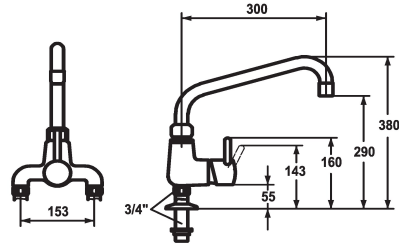

KWC GASTRO Lever mixer - Commercial kitchen

Modell-Linie: GASTRO | 24.503.174.000
Kranar | Hydraulické armatury

KWC-No.

121299
chromeline, AD 153, A 300

- * Lever mixer
- * Swivel spout 360°
- with adjustable gland
- Jet regulator
- * OptimalSpace - ample space for washing or working
- * KWC cartridge XL 46 - high capacity

- with ceramic discs
- flow rate and temperature continuously variable
- temperature limitation
- * Pillar connections 3/4" x 3/4" L 45
- * Mounting hole size ø30 mm

Technical Data

A_Spout_Spray
ATT-KWC-AUSLAUF
ATT-KWC-FARBCODE
Installation_type
Faucet_typ
Measure_Height
G_Acoustic group
Projection_A
Connection measure
ATT-KWC-MASS-WASSERAUSTRITT
Material

50 l/min (3 bar)
fest
chromeline
Standmontage
Hebelmischer
380
U
A300
153
290
Mässing