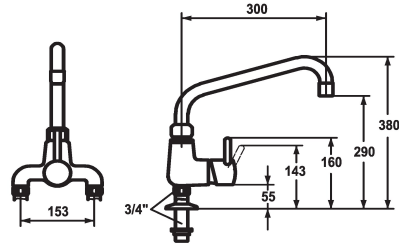

## KWC GASTRO Lever mixer - Commercial kitchen

Modell-Linie: GASTRO | 24.503.174.000  
Taps | Manual taps

### KWC-No.

**121299**  
chromeline, AD 153, A 300

- \* Lever mixer
- \* Swivel spout 360°
- with adjustable gland
- Jet regulator
- \* OptimalSpace - ample space for washing or working
- \* KWC cartridge XL 46 - high capacity

- with ceramic discs
- flow rate and temperature continuously variable
- temperature limitation
- \* Pillar connections 3/4" x 3/4" L 45
- \* Mounting hole size ø30 mm

### Technical Data

Flow rate
Spout
Color code
Installation type
Faucet_typ
Measure Height
Acoustic group
Projection A
Connection measure
Dimension Water outlet
material

50 l/min (3 bar)
fixed
chromeline
Pillar installation
Lever mixer
380
U
A 300
153
290
Brass