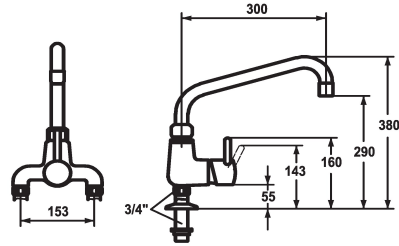

KWC GASTRO Lever mixer - Commercial kitchen

Modell-Linie: GASTRO | 24.503.174.000
Taps | Manual taps

KWC-No.

121299
chromeline, AD 153, A 300

- * Lever mixer
- * Swivel spout 360°
- with adjustable gland
- Jet regulator
- * OptimalSpace - ample space for washing or working
- * KWC cartridge XL 46 - high capacity

- with ceramic discs
- flow rate and temperature continuously variable
- temperature limitation
- * Pillar connections 3/4" x 3/4" L 45
- * Mounting hole size ø30 mm

Technical Data

Flow rate
Spout
Color code
Installation type
Faucet_typ
Dimension Height
Acoustic group
Projection A
Connection measure
Dimension Water outlet
material

50 l/min (3 bar)
fixed
chromeline
Pillar installation
Lever mixer
380
U
A 300
153
290
Brass