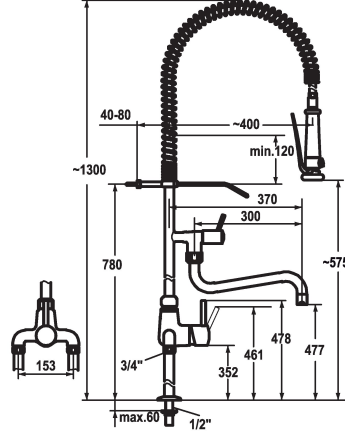

KWC GASTRO Lever mixer - Commercial kitchen

Modell-Linie: GASTRO | 24.503.126.000
Hanat | Käsikäyttöiset hanat

KWC-No.

121296
GASTRO Suurkeittiövipuhana esipesusuihkulla

121297
chromeline, AD 153, A 300, B 370

- SprayClean - easy to clean and actively prevents limescale buildup
- SprayLock - lockable jet spray
- PowerClean - needle spray mode
- * OptimalSpace - ample space for washing or working
- * KWC cartridge XL 46 - high capacity
 - with ceramic discs
 - flow rate and temperature continuously variable
 - temperature limitation
- * Pillar connections 1/2" x 3/4" L 340
- * Mounting hole size ø22 mm

Tekniset tiedot

A_Spout_Spray
A_Spray (kitchen)
Spout
ATT-KWC-WANDHALTER
Kitchen_spray
Projection_B
Värikoodi
Installation_type
Faucet_typ
Measure_Height
G_Acoustic group
ATT-KWC-G_BRAUSENABGANG
Projection_A
Connection measure
ATT-KWC-MASS-WASSERAUSTRITT
Materiaali
IviCode

34 l/min (3 bar)
15 l/min (3 bar)
Kiinnitetty
mit Wandhalter
Geschirrbrause
B370
chromeline
Standmontage
Hebelmischer
1300
II
I
A300/A400
153
477/580
Messinki
0