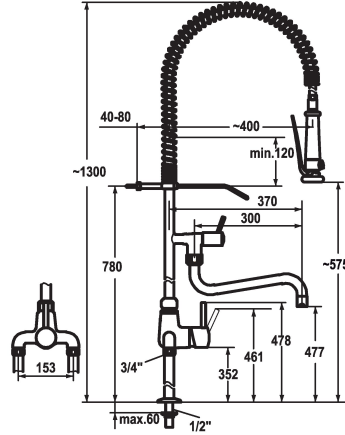

KWC GASTRO Lever mixer - Commercial kitchen

Modell-Linie: GASTRO | 24.503.126.000
Taps | Manual taps

KWC-No.

121296
chromeline, AD 153, A 200, B 270

121297
chromeline, AD 153, A 300, B 370

Projection_A

A 200 / A 400

- SprayClean - easy to clean and actively prevents limescale buildup
- SprayLock - lockable jet spray
- PowerClean - needle spray mode
- * OptimalSpace - ample space for washing or working
- * KWC cartridge XL 46 - high capacity
- with ceramic discs
- flow rate and temperature continuously variable
- temperature limitation
- * Pillar connections 1/2" x 3/4" L 340
- * Mounting hole size ø22 mm

Technical Data

Flow rate	34 l/min (3 bar)
Spray: Flow rate	15 l/min (3 bar)
Spout	fixed
Wall_bracket	with wall bracket
Kitchen_spray	Pre-rinse spray
Projection B	B 370
Color code	chrome
Installation_type	Pillar installation
Faucet_typ	Lever mixer
Dimension Height	1300
G_Acoustic_group	II
G_Acoustic_group_Shower_outlet	I
Projection_A	A 300 / A 400
Connection measure	153
Dimension Water outlet	477/580
material	Brass

Flow rate	34 l/min (3 bar)
Spray: Flow rate	15 l/min (3 bar)
Spout	fixed
Wall_bracket	with wall bracket
Kitchen_spray	Pre-rinse spray
Projection B	B 370
Color code	chrome
Installation_type	Pillar installation
Faucet_typ	Lever mixer
Dimension Height	1300
G_Acoustic_group	II
G_Acoustic_group_Shower_outlet	I
Projection_A	A 300 / A 400
Connection measure	153
Dimension Water outlet	477/580
material	Brass