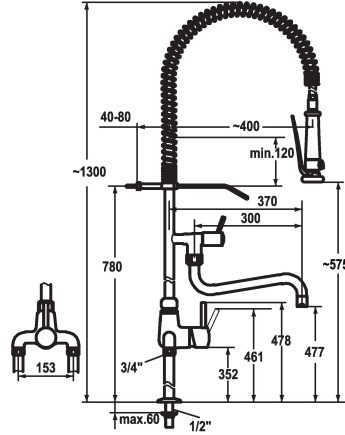

Modell-Linie: GASTRO | 24.503.126.000

Umyvadlové armatury | Hydraulické armatury

#### KWC-No.

**121296**  
chromeline, AD 153, A 200, B 270

**121297**  
chromeline, AD 153, A 300, B 370

- SprayClean - easy to clean and actively prevents limescale buildup
- SprayLock - lockable jet spray
- PowerClean - needle spray mode
- \* OptimalSpace - ample space for washing or working
- \* KWC cartridge XL 46 - high capacity
  - with ceramic discs
  - flow rate and temperature continuously variable
  - temperature limitation
- \* Pillar connections 1/2" x 3/4" L 340
- \* Mounting hole size ø22 mm

#### Technické údaje

A_Spout_Spray
A_Spray (kitchen)
ATT-KWC-AUSLAUF
ATT-KWC-WANDHALTER
Kitchen_spray
Projection_B
ATT-KWC-FARBCODE
Installation_type
Faucet_typ
Measure_Height
G_Acoustic group
ATT-KWC-G_BRAUSENABGANG
Projection_A
Connection measure
ATT-KWC-MASS-WASSERAUSTRITT
Materiál