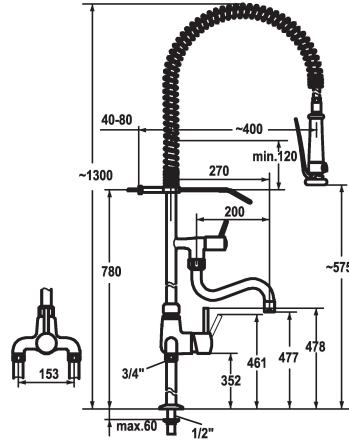

KWC GASTRO Lever mixer - Commercial kitchen

Modell-Linie: GASTRO | 24.503.124.000
Kranar | Hydraulické armatury

KWC-No.

121296
chromeline, AD 153, A 200, B 270

121297
chromeline, AD 153, A 300, B 370

Projection_A

- SprayClean - easy to clean and actively prevents limescale buildup
- SprayLock - lockable jet spray
- PowerClean - needle spray mode
- * OptimalSpace - ample space for washing or working
- * KWC cartridge XL 46 - high capacity
 - with ceramic discs
 - flow rate and temperature continuously variable
 - temperature limitation
- * Pillar connections 1/2" x 3/4" L 340
- * Mounting hole size $\varnothing 22$ mm

Technical Data

A_Spout_Spray

34 l/min (3 bar)

A_Spray (kitchen)

15 l/min (3 bar)

ATT-KWC-AUSLAUF

fest

ATT-KWC-WANDHALTER

I

Projection_A

A200/A400

Connection measure

153

ATT-KWC-MASS-WASSERAUSTRITT

270/575

Material