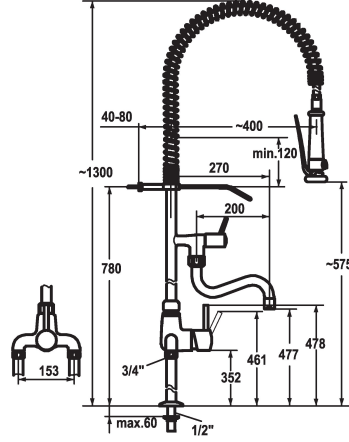

KWC Suurkeittiövipuhana esipesusuihkulla GASTRO

Modell-Linie: GASTRO | 24.503.124.000

Hanat | Käsikäyttöiset hanat

KWC-No.

121296

GASTRO Suurkeittiövipuhana esipesusuihkulla

121297

chromeline, AD 153, A 300, B 370

Projection_A

A200/A400

A300/A400

- * Lever mixer
- * Suspension spring
- * TouchProtect - anti-scald protection thanks to the "double skin" principle
- * Intrinsically safe against backflow
- * Swivel spout
 - with adjustable gland
 - Jet regulator
- * Pre-rinse spray
 - with integrated delayed closing device to minimize water hammer
 - with valve maintenance unit for cleaning and swivelling sieve jet

- SprayClean - easy to clean and actively prevents limescale buildup
- SprayLock - lockable jet spray
- PowerClean - needle spray mode
- * OptimalSpace - ample space for washing or working
- * KWC cartridge XL 46 - high capacity
 - with ceramic discs
 - flow rate and temperature continuously variable
 - temperature limitation
- * Pillar connections 1/2" x 3/4" L 340
- * Mounting hole size $\varnothing 22$ mm

Tekniset tiedot

A_Spout_Spray
A_Spray (kitchen)
Spout
ATT-KWC-WANDHALTER
Kitchen_spray
Projection_B
Värikoodi
Installation_type
Faucet_typ
Measure_Height
G_Acoustic group
ATT-KWC-G_BRAUSENABGANG
Projection_A
Connection measure
ATT-KWC-MASS-WASSERAUSTRITT
Materiaali
lviCode