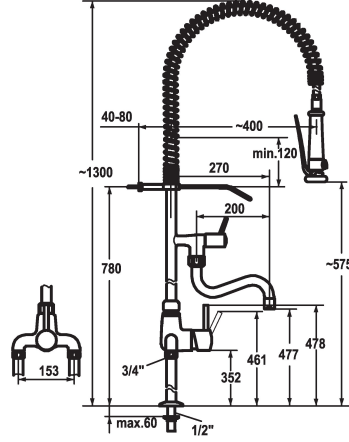

### KWC-No.

**121296**  
chromeline, AD 153, A 200, B 270

**121297**  
chromeline, AD 153, A 300, B 370

- SprayClean - easy to clean and actively prevents limescale buildup
- SprayLock - lockable jet spray
- PowerClean - needle spray mode
- \* OptimalSpace - ample space for washing or working
- \* KWC cartridge XL 46 - high capacity
  - with ceramic discs
  - flow rate and temperature continuously variable
  - temperature limitation
- \* Pillar connections 1/2" x 3/4" L 340
- \* Mounting hole size  $\varnothing 22$  mm

### Technical Data

Flow rate	34 l/min (3 bar)
Spray: Flow rate	15 l/min (3 bar)
Spout	fixed
Wall bracket	with wall bracket
Kitchenspray	Pre-rinse spray
Projection B	B 270
Color code	chromeline
Installation type	Pillar installation
Faucet_typ	Lever mixer
Dimension Height	1300
Acoustic group	II
Spray outlet: Acoustic group	I
Projection A	A 200 / A 400
Connection measure	153
Dimension Water outlet	270/575
material	Brass

Flow rate	34 l/min (3 bar)
Spray: Flow rate	15 l/min (3 bar)
Spout	fixed
Wall bracket	with wall bracket
Kitchenspray	Pre-rinse spray
Projection B	B 270
Color code	chromeline
Installation type	Pillar installation
Faucet_typ	Lever mixer
Dimension Height	1300
Acoustic group	II
Spray outlet: Acoustic group	I
Projection A	A 200 / A 400
Connection measure	153
Dimension Water outlet	270/575
material	Brass