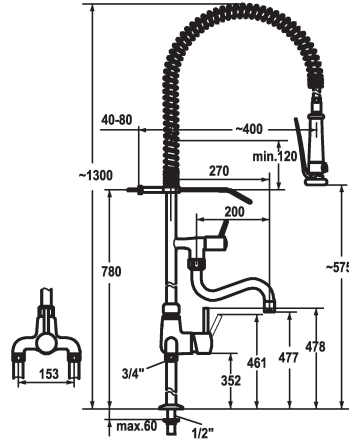

### KWC-No.

**121296**  
chromeline, AD 153, A 200, B 270

**121297**  
chromeline, AD 153, A 300, B 370

- SprayClean - easy to clean and actively prevents limescale buildup
- SprayLock - lockable jet spray
- PowerClean - needle spray mode
- \* OptimalSpace - ample space for washing or working
- \* KWC cartridge XL 46 - high capacity
  - with ceramic discs
  - flow rate and temperature continuously variable
  - temperature limitation
- \* Pillar connections 1/2" x 3/4" L 340
- \* Mounting hole size ø22 mm

### Technical Data

Flow rate	34 l/min (3 bar)
Spray: Flow rate	15 l/min (3 bar)
Spout	fixed
Wall_bracket	with wall bracket
Kitchen_spray	Pre-rinse spray
Projection B	B 270
Color_code	chrome
Installation_type	Pillar installation
Faucet_typ	Lever mixer
Dimension Height	1300
G_Acoustic_group	II
G_Acoustic_group_Shower_outlet	I
Projection_A	A 200 / A 400
Connection measure	153
Dimension Water outlet	270/575
material	Brass

Flow rate	34 l/min (3 bar)
Spray: Flow rate	15 l/min (3 bar)
Spout	fixed
Wall_bracket	with wall bracket
Kitchen_spray	Pre-rinse spray
Projection B	B 270
Color_code	chrome
Installation_type	Pillar installation
Faucet_typ	Lever mixer
Dimension Height	1300
G_Acoustic_group	II
G_Acoustic_group_Shower_outlet	I
Projection_A	A 200 / A 400
Connection measure	153
Dimension Water outlet	270/575
material	Brass