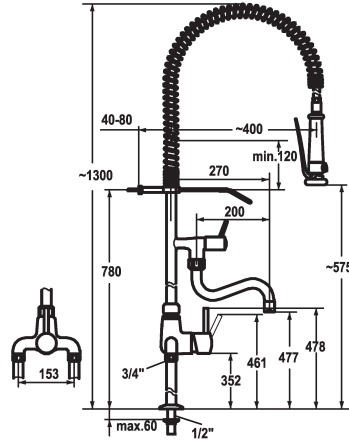

#### KWC-No.

**121296**

chromeline, AD 153, A 200, B 270

**121297**

chromeline, AD 153, A 300, B 370

- SprayClean - easy to clean and actively prevents limescale buildup
- SprayLock - lockable jet spray
- PowerClean - needle spray mode
- \* OptimalSpace - ample space for washing or working
- \* KWC cartridge XL 46 - high capacity
  - with ceramic discs
  - flow rate and temperature continuously variable
  - temperature limitation
- \* Pillar connections 1/2" x 3/4" L 340
- \* Mounting hole size  $\varnothing 22$  mm

#### Technické údaje

A\_Spout\_Spray

34 l/min (3 bar)

A\_Spray (kitchen)

15 l/min (3 bar)

ATT-KWC-AUSLAUF

fixovaná

ATT-KWC-WANDHALTER

I

Projection\_A

A200/A400

Connection measure

153

ATT-KWC-MASS-WASSERAUSTRITT

270/575

Materiál