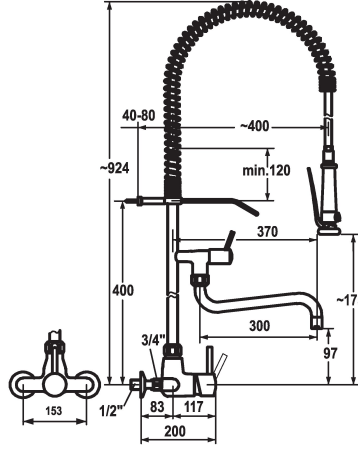

## KWC GASTRO Lever mixer - Commercial kitchen

Modell-Linie: GASTRO | 24.502.166.000  
Taps | Manual taps

### KWC-No.

**121281**  
chromeline, AD 153 +/- 8 mm, A 200, B 270

**121284**  
chromeline, AD 153 +/- 8 mm, A 300, B 370

### Technical Data

Flow rate	39 l/min (3 bar)
Spray: Flow rate	15 l/min (3 bar)
Spout	fixed
Wall_bracket	with wall bracket
Kitchen_spray	Pre-rinse spray
Projection B	B 370
Color code	chrome
Installation_type	Wall mounted
Faucet_typ	Lever mixer
G_Acoustic group	II
G_Acoustic group_Shower_outlet	I
Projection_A	A 300
Connection measure	153 +/- 8
Dimension Water outlet	97/175
material	Brass

Flow rate	39 l/min (3 bar)
Spray: Flow rate	15 l/min (3 bar)
Spout	fixed
Wall_bracket	with wall bracket
Kitchen_spray	Pre-rinse spray
Projection B	B 370
Color code	chrome
Installation_type	Wall mounted
Faucet_typ	Lever mixer
G_Acoustic group	II
G_Acoustic group_Shower_outlet	I
Projection_A	A 300
Connection measure	153 +/- 8
Dimension Water outlet	97/175
material	Brass