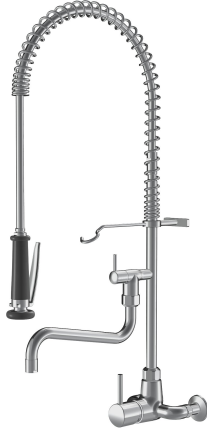

## KWC GASTRO Lever mixer - Commercial kitchen

Modell-Linie: GASTRO | 24.502.166.000  
Taps | Manual taps

### KWC-No.

**121281**  
chromeline, AD 153 +/- 8 mm, A 200, B 270

**121284**  
chromeline, AD 153 +/- 8 mm, A 300, B 370

### Projection\_A

A 200 / A 400

A 300

- \* Lever mixer
- \* Suspension spring
- \* TouchProtect - anti-scald protection thanks to the "double skin" principle
- \* Intrinsicly safe against backflow
- \* Swivel spout 160°
  - with adjustable gland
  - Jet regulator
- \* Pre-rinse spray
  - with integrated delayed closing device to minimize water hammer
  - with valve maintenance unit for cleaning and swivelling sieve jet

- SprayClean - easy to clean and actively prevents limescale buildup
- SprayLock - lockable jet spray
- PowerClean - needle spray mode
- \* OptimalSpace - ample space for washing or working
- \* KWC cartridge XL 46 - high capacity
  - with ceramic discs
  - flow rate and temperature continuously variable
  - temperature limitation
- \* Wall connections 1/2" x 3/4", without shut-off valve L 40 eccentric 4 mm