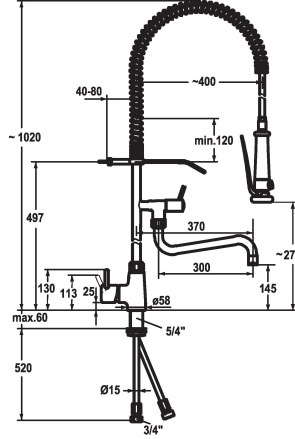

### KWC-No.

**121275**  
chromeline, A 200, B 270, Kupferrohranschlüsse

**121276**  
chromeline, A 300, B 370

- \* Lever mixer
- \* Suspension spring
- \* TouchProtect - anti-scald protection thanks to the "double skin" principle
- \* Intrinsicly safe against backflow
- \* Swivel spout
  - with adjustable gland
  - Jet regulator
- \* Pre-rinse spray
  - with integrated delayed closing device to minimize water hammer
  - with valve maintenance unit for cleaning and swivelling sieve jet
  - SprayClean - easy to clean and actively prevents limescale

### Projection\_A

A200/A400

A300/A400

- buildup
  - SprayLock - lockable jet spray
  - PowerClean - needle spray mode
- \* OptimalSpace - ample space for washing or working
- \* KWC cartridge XL 46 - high capacity
  - with ceramic discs
  - flow rate and temperature continuously variable
  - temperature limitation
- \* Copper tubes ø15 mm
- \* Fastening by means of threaded sleeve 1 ¼"
- \* Mounting hole size ø42 mm

### Technical Data

A_Spout_Spray
A_Spray (kitchen)
Connection
ATT-KWC-AUSLAUF
ATT-KWC-WANDHALTER
Handling
Kitchen_spray
Projection_B
ATT-KWC-FARBCODE
Installation_type
Faucet_typ
Measure_Height
G_Acoustic group
ATT-KWC-G_BRAUSENABGANG
Projection_A
ATT-KWC-MASS-WASSERAUSTRITT
Material

32 l/min (3 bar)
15 l/min (3 bar)
Kupferrohranschlüsse
fest
mit Wandhalter
seitenbedient
Geschirrbrause
B370
chromeline
Standmontage
Hebelmischer
1020
II
I
A300/A400
194/275
Mässing