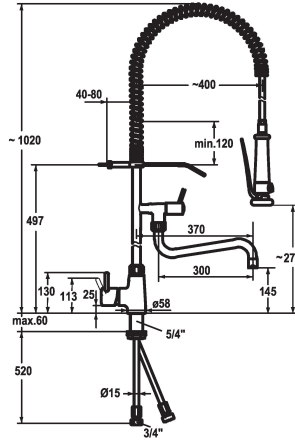

KWC GASTRO Lever mixer - Commercial kitchen

Modell-Linie: GASTRO | 24.501.146.000
Taps | Manual taps

KWC-No.

121275
chromeline, A 200, B 270, Kupferrohranschlüsse

121276
chromeline, A 300, B 370

- * Lever mixer
- * Suspension spring
- * TouchProtect - anti-scald protection thanks to the "double skin" principle
- * Intrinsicly safe against backflow
- * Swivel spout
 - with adjustable gland
 - Jet regulator
- * Pre-rinse spray
 - with integrated delayed closing device to minimize water hammer
 - with valve maintenance unit for cleaning and swivelling sieve jet
 - SprayClean - easy to clean and actively prevents limescale

Projection A

A 200 / A 400

A 300 / A 400

- buildup
 - SprayLock - lockable jet spray
 - PowerClean - needle spray mode
- * OptimalSpace - ample space for washing or working
- * KWC cartridge XL 46 - high capacity
 - with ceramic discs
 - flow rate and temperature continuously variable
 - temperature limitation
- * Copper tubes ø15 mm
- * Fastening by means of threaded sleeve 1 ¼"
- * Mounting hole size ø42 mm

Technical Data

Flow rate
Spray: Flow rate
Connection
Spout
Wall bracket
Handling
Kitchenspray
Projection B
Color code
Installation type
Faucet_typ
Measure Height
Acoustic group
Spray outlet: Acoustic group
Projection A
Dimension Water outlet
material

32 l/min (3 bar)
15 l/min (3 bar)
Copper tubes
fixed
with wall bracket
side lever
Pre-rinse spray
B 370
chromeline
Pillar installation
Lever mixer
1020
II
I
A 300 / A 400
194/275
Brass