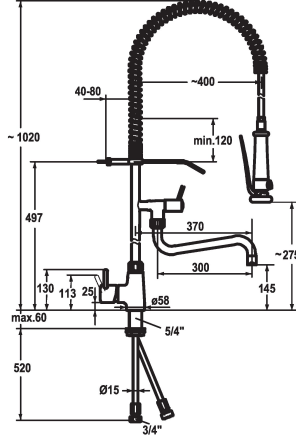

KWC GASTRO Lever mixer - Commercial kitchen

Modell-Linie: GASTRO | 24.501.146.000
Taps | Manual taps

KWC-No.

121275
chromeline, A 200, B 270, Kupferrohranschlüsse

121276
chromeline, A 300, B 370

- * Lever mixer
- * Suspension spring
- * TouchProtect - anti-scald protection thanks to the "double skin" principle
- * Intrinsicly safe against backflow
- * Swivel spout
 - with adjustable gland
 - Jet regulator
- * Pre-rinse spray
 - with integrated delayed closing device to minimize water hammer
 - with valve maintenance unit for cleaning and swivelling sieve jet
 - SprayClean - easy to clean and actively prevents limescale

Projection A

A 200 / A 400

A 300 / A 400

- buildup
 - SprayLock - lockable jet spray
 - PowerClean - needle spray mode
- * OptimalSpace - ample space for washing or working
- * KWC cartridge XL 46 - high capacity
 - with ceramic discs
 - flow rate and temperature continuously variable
 - temperature limitation
- * Copper tubes ø15 mm
- * Fastening by means of threaded sleeve 1 ¼"
- * Mounting hole size ø42 mm

Technical Data

Flow rate
Spray: Flow rate
Connection
Spout
Wall bracket
Handling
Kitchenspray
Projection B
Color code
Installation type
Faucet_typ
Dimension Height
Acoustic group
Spray outlet: Acoustic group
Projection A
Dimension Water outlet
material

32 l/min (3 bar)
15 l/min (3 bar)
Copper tubes
fixed
with wall bracket
side lever
Pre-rinse spray
B 370
chromeline
Pillar installation
Lever mixer
1020
II
I
A 300 / A 400
194/275
Brass