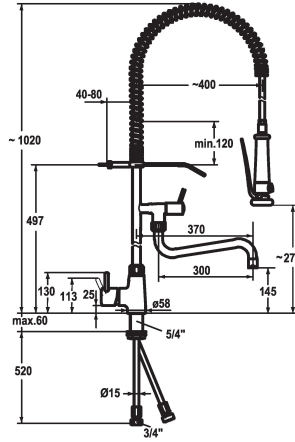

### KWC-No.

**121275**

chromeline, A 200, B 270, copper tubes

**121276**

chromeline, A 300, B 370, copper tubes

- \* Lever mixer
- \* Suspension spring
- \* TouchProtect - anti-scald protection thanks to the "double skin" principle
- \* Intrinsicly safe against backflow
- \* Swivel spout
  - with adjustable gland
  - Jet regulator
- \* Pre-rinse spray
  - with integrated delayed closing device to minimize water hammer
  - with valve maintenance unit for cleaning and swivelling sieve jet
  - SprayClean - easy to clean and actively prevents limescale

### Projection\_A

A200/A400

A300/A400

- buildup
  - SprayLock - lockable jet spray
  - PowerClean - needle spray mode
- \* OptimalSpace - ample space for washing or working
- \* KWC cartridge XL 46 - high capacity
  - with ceramic discs
  - flow rate and temperature continuously variable
  - temperature limitation
- \* Copper tubes  $\varnothing 15$  mm
- \* Fastening by means of threaded sleeve 1 1/4"
- \* Mounting hole size  $\varnothing 42$  mm

### Technické údaje

A_Spout_Spray
A_Spray (kitchen)
Connection
ATT-KWC-AUSLAUF
ATT-KWC-WANDHALTER
Handling
Kitchen_spray
Projection_B
ATT-KWC-FARBCODE
Installation_type
Faucet_typ
Measure_Height
G_Acoustic group
ATT-KWC-G_BRAUSENABGANG
Projection_A
ATT-KWC-MASS-WASSERAUSTRITT
Materiál

32 l/min (3 bar)
15 l/min (3 bar)
Kupferrohranschlüsse
fixovaná
mit Wandhalter
seitenbedient
Geschirrbrause
B370
chromeline
Standmontage
Hebelmischer
1020
II
I
A300/A400
194/275
mosaz