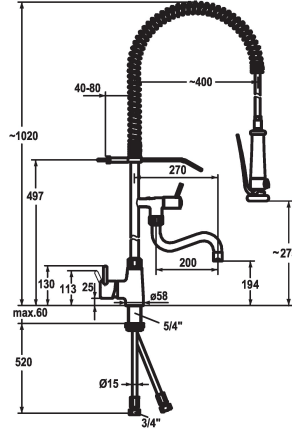

KWC GASTRO Lever mixer - Commercial kitchen

Modell-Linie: GASTRO | 24.501.144.000
Kranar | Hydraulické armatury

KWC-No.

121275
chromeline, A 200, B 270, Kupferrohranschlüsse

121276
chromeline, A 300, B 370

Projection_A

A200/A400

A300/A400

- buildup
 - SprayLock - lockable jet spray
 - PowerClean - needle spray mode
- * OptimalSpace - ample space for washing or working
- * KWC cartridge XL 46 - high capacity
 - with ceramic discs
 - flow rate and temperature continuously variable
 - temperature limitation
- * Copper tubes $\varnothing 15$ mm
- * Fastening by means of threaded sleeve 1 1/4"
- * Mounting hole size $\varnothing 42$ mm

Technical Data

A_Spout_Spray
A_Spray (kitchen)
Connection
ATT-KWC-AUSLAUF
ATT-KWC-WANDHALTER
Handling
Kitchen_spray
Projection_B
ATT-KWC-FARBCODE
Installation_type
Faucet_typ
Measure_Height
G_Acoustic group
ATT-KWC-G_BRAUSENABGANG
Projection_A
ATT-KWC-MASS-WASSERAUSTRITT
Material

32 l/min (3 bar)
15 l/min (3 bar)
Kupferrohranschlüsse
fest
mit Wandhalter
seitenbedient
Geschirrbrause
B270
chromeline
Standmontage
Hebelmischer
1020
II
I
A200/A400
194/275
Mässing